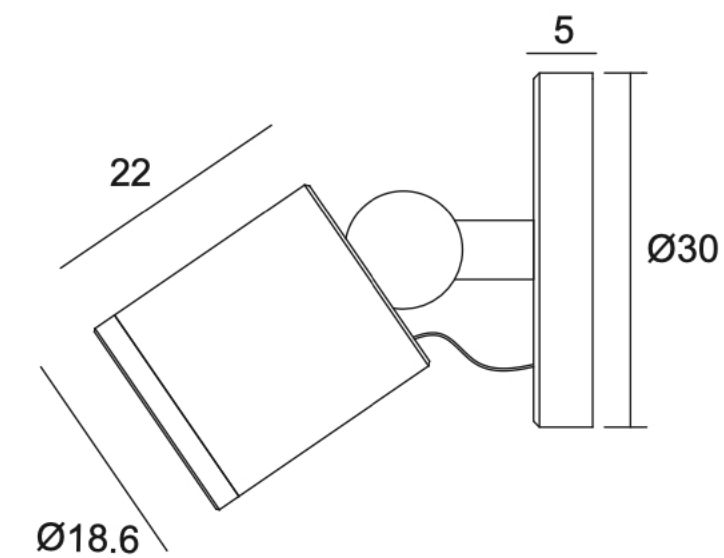

LED

TECH PRO

Magnetic suction lamp head

Lamp cap can be disassembled
universal rotation

-  IP20
-  Class III
-  Montaggio a parete,soffitto,pavimento Wall, ceiling, floor mounting
-  CRI ■ 90
-  Altamente riciclabile
Highly recyclable
-  Collegare in serie 350mA

Model	Power	Installation	Luminous Flux	Input	CCT	Surface Color
LC7307C	1W	Installation disk	80-100lm	DC2.7-3.2V/350mA	 3000K 4000K 6000K	 Silver Black