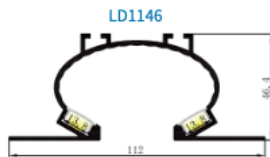

Model: LD1146/LD1146B

Silver

Black

White
(ra19016)

Material: AL6063-T5

Ceiling used
Hidden light
Spring clip fixed

SIZE

INSTALLATION

LD1146B

LD1146

APPLICATION

COVER	Trans/Opal/Diffuser	17072/17073 /17074	
COVER	Black	1707B	
END CAP	Hole W/O hole	11468/11469	
END CAP	Hole W/O hole	1146B8/1146B9	
OTHERS	Hole W/O hole	1146S	