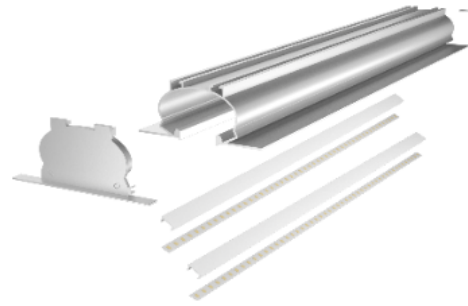

Model: LD1146/LD1146B

Silver

Black

White
(ra19016)

Material: AL6063-T5

Ceiling used
Hidden light
Spring clip fixed

SIZE

INSTALLATION

LD1146B

LD1146

APPLICATION

COVER	Trans/Opal/Diffuser	17072/17073 /17074	
COVER	Black	1707B	
END CAP	Hole W/O hole	11468/11469	
END CAP	Hole W/O hole	1146B8/1146B9	
OTHERS	Hole W/O hole	1146S	