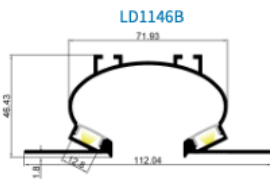

Model: LD1146/LD1146B

Silver

Black

White
(ra19016)

Material: AL6063-T5

Ceiling used
Hidden light
Spring clip fixed

SIZE

INSTALLATION

LD1146B

LD1146

APPLICATION

COVER	Trans/Opal/Diffuser	17072/17073 /17074	
COVER	Black	1707B	
END CAP	Hole W/O hole	11468/11469	
END CAP	Hole W/O hole	1146B8/1146B9	
OTHERS	Hole W/O hole	1146S	