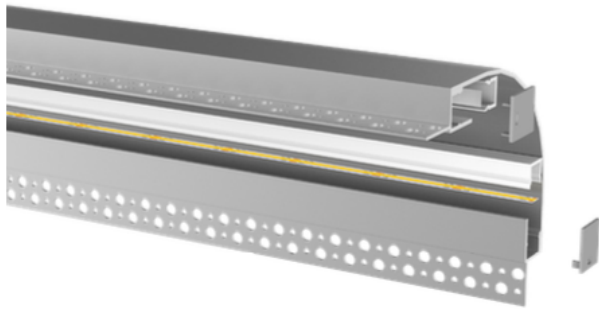

Model: LD123120B

Silver
 Black
 White (ra19016)

Material: AL6063-T5

INSTALLATION

APPLICATION

Accessory

Art-No	Picture	Discription	Material	Color
191432		Cover	PC	Clear
191433		Cover	PC	Opal
191434		Cover	PC	Satin
19143B		Cover	PC	Black
191438		End cap	Hole	White
191439		End cap	W/O hole	White