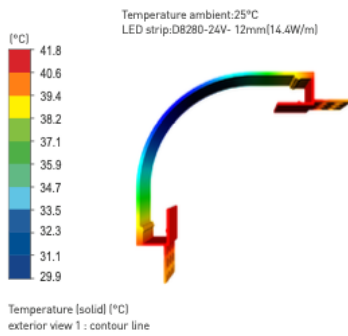

Model: LD123120B

Silver
 Black
 White (ra19016)

Material: AL6063-T5

INSTALLATION

APPLICATION

Accessory

Art-No	Picture	Discription	Material	Color
191432		Cover	PC	Clear
191433		Cover	PC	Opal
191434		Cover	PC	Satin
19143B		Cover	PC	Black
191438		End cap	Hole	White
191439		End cap	W/O hole	White