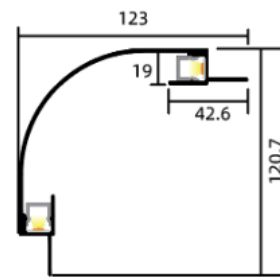

Model: LD123120B

Silver
 Black
 White (ra19016)

Material: AL6063-T5

INSTALLATION

APPLICATION

Accessory

Art-No	Picture	Discription	Material	Color
191432		Cover	PC	Clear
191433		Cover	PC	Opal
191434		Cover	PC	Satin
19143B		Cover	PC	Black
191438		End cap	Hole	White
191439		End cap	W/O hole	White