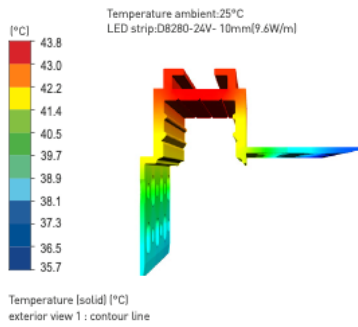

Model: LD3837

Silver

Black

White  
(ral9016)

Material: AL6063-T5

INSTALLATION

APPLICATION

Accessory

Art-No	Picture	Discription	Material	Color
1707D2		Cover	PC	Clear
1707D3		Cover	PC	Opal
1707D4		Cover	PC	Satin
1707DB		Cover	PC	Black
28378		End cap	Hole	White
28379		End cap	W/O hole	White
LSXXXXSPJT		Connector	Metal	Silver