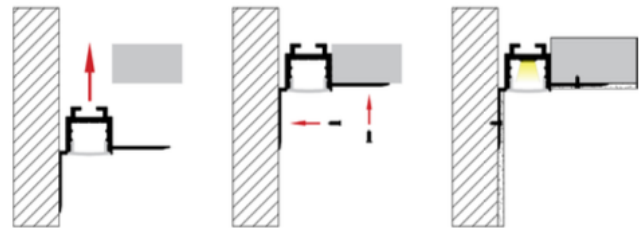

Model: LD3837

Silver

Black

White  
(ral9016)

Material: AL6063-T5

INSTALLATION

APPLICATION

Accessory

Art-No	Picture	Discription	Material	Color
1707D2		Cover	PC	Clear
1707D3		Cover	PC	Opal
1707D4		Cover	PC	Satin
1707DB		Cover	PC	Black
28378		End cap	Hole	White
28379		End cap	W/O hole	White
LSXXXXSPJT		Connector	Metal	Silver