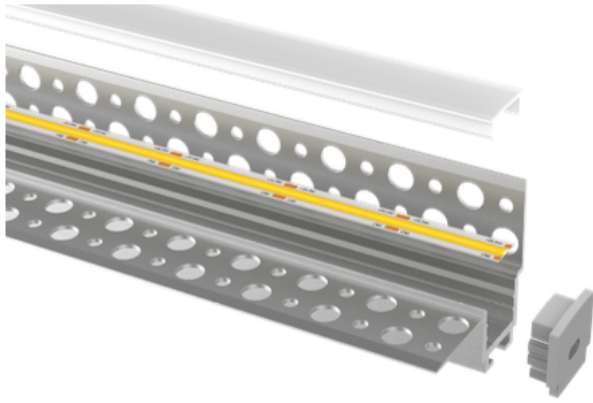

Model: LD3837

Silver

Black

White  
(ral9016)

Material: AL6063-T5

INSTALLATION

APPLICATION

Accessory

Art-No	Picture	Discription	Material	Color
1707D2		Cover	PC	Clear
1707D3		Cover	PC	Opal
1707D4		Cover	PC	Satin
1707DB		Cover	PC	Black
28378		End cap	Hole	White
28379		End cap	W/O hole	White
LSXXXXSPJT		Connector	Metal	Silver