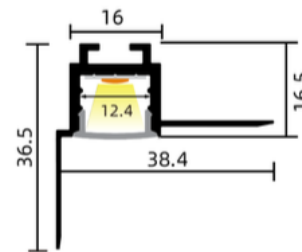

Model: LD3837

Silver

Black

White  
(ral9016)

Material: AL6063-T5

INSTALLATION

APPLICATION

Accessory

Art-No	Picture	Discription	Material	Color
1707D2		Cover	PC	Clear
1707D3		Cover	PC	Opal
1707D4		Cover	PC	Satin
1707DB		Cover	PC	Black
28378		End cap	Hole	White
28379		End cap	W/O hole	White
LSXXXXSPJT		Connector	Metal	Silver