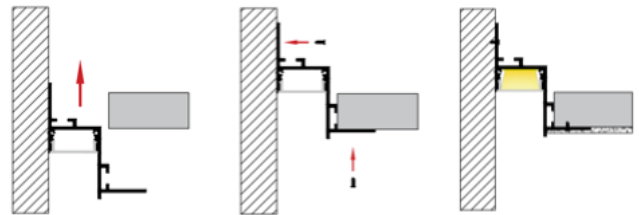

Model: LD4351

Material:

AL6063-T5

INSTALLATION

APPLICATION

Accessory

Art-No	Picture	Discription	Material	Color
22082		Cover	PC	Clear
22083		Cover	PC	Opal
22084		Cover	PC	Satin
2208B		Cover	PC	Black
43518		End cap	Hole	White
43519		End cap	W/O hole	White
LSXXXXSPJT		Connector	Metal	Silver