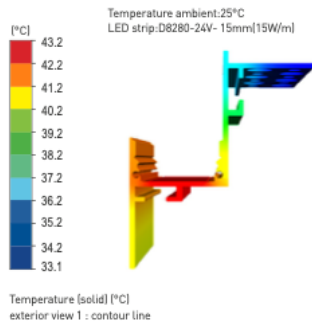

Model: LD4351

Material:

AL6063-T5

INSTALLATION

APPLICATION

Accessory

Art-No	Picture	Discription	Material	Color
22082		Cover	PC	Clear
22083		Cover	PC	Opal
22084		Cover	PC	Satin
2208B		Cover	PC	Black
43518		End cap	Hole	White
43519		End cap	W/O hole	White
LSXXXXSPJT		Connector	Metal	Silver