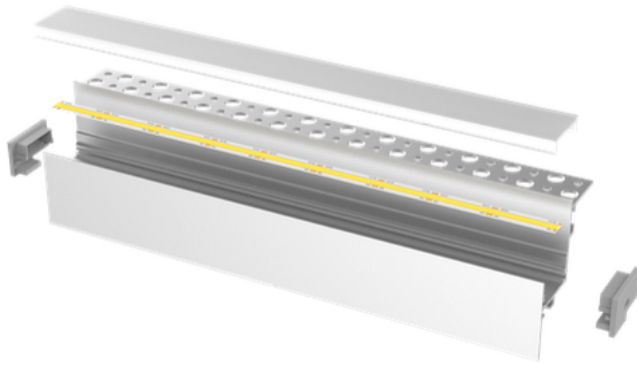

Model: LD4351

Material:

AL6063-T5

INSTALLATION

APPLICATION

Accessory

Art-No	Picture	Discription	Material	Color
22082		Cover	PC	Clear
22083		Cover	PC	Opal
22084		Cover	PC	Satin
2208B		Cover	PC	Black
43518		End cap	Hole	White
43519		End cap	W/O hole	White
LSXXXXSPJT		Connector	Metal	Silver