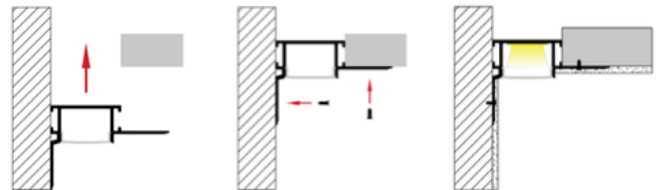

Model: LD4935

Silver

Black

White
(ra19016)

Material: AL6063-T5

INSTALLATION

Accessory

Art-No	Picture	Discription	Material	Color
23102		Cover	PC	Clear
23103		Cover	PC	Opal
23104		Cover	PC	Satin
2310B		Cover	PC	Black
49358		End cap	Hole	White
49359		End cap	W/O hole	White
LSXXXXSPJT		Connector	Metal	Silver