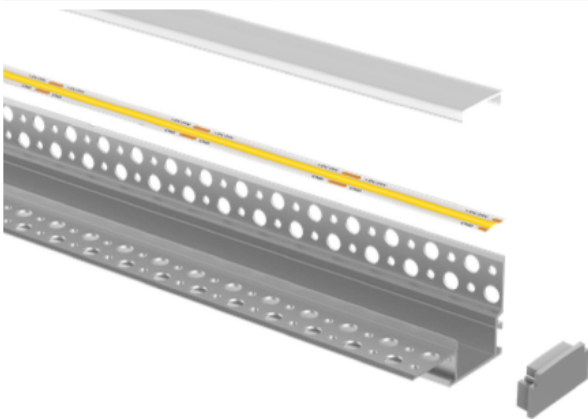

Model: LD4935

Silver

Black

White
(ra19016)

Material: AL6063-T5

INSTALLATION

Accessory

Art-No	Picture	Discription	Material	Color
23102		Cover	PC	Clear
23103		Cover	PC	Opal
23104		Cover	PC	Satin
2310B		Cover	PC	Black
49358		End cap	Hole	White
49359		End cap	W/O hole	White
LSXXXXSPJT		Connector	Metal	Silver