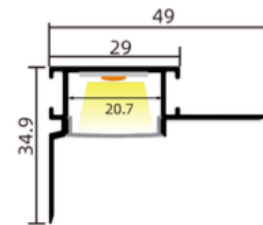

Model: LD4935

Silver

Black

White
(ra19016)

Material: AL6063-T5

INSTALLATION

Accessory

Art-No	Picture	Discription	Material	Color
23102		Cover	PC	Clear
23103		Cover	PC	Opal
23104		Cover	PC	Satin
2310B		Cover	PC	Black
49358		End cap	Hole	White
49359		End cap	W/O hole	White
LSXXXXSPJT		Connector	Metal	Silver