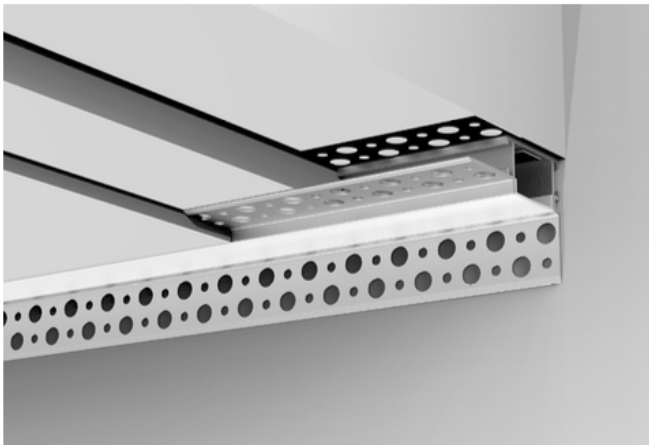

Model: LD4935

Silver

Black

White
(ra19016)

Material: AL6063-T5

INSTALLATION

Accessory

Art-No	Picture	Discription	Material	Color
23102		Cover	PC	Clear
23103		Cover	PC	Opal
23104		Cover	PC	Satin
2310B		Cover	PC	Black
49358		End cap	Hole	White
49359		End cap	W/O hole	White
LSXXXXSPJT		Connector	Metal	Silver