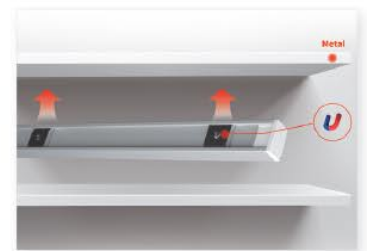

Model:LG2212C

is easy to install and can be mounted with magnets and built-in clips. It does not show the mounting clips and can be connected to each other. The overall appearance is beautiful and practical.

SIZE

LG2212C

1. put the magnet into the slot

2. Absorbing the metal

3. Installation completed

Creative Design Of Magnetic Installation