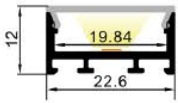

Model:LG2212C

is easy to install and can be mounted with magnets and built-in clips. It does not show the mounting clips and can be connected to each other. The overall appearance is beautiful and practical.

SIZE

LG2212C

1. put the magnet into the slot

2. Absorbing the metal

3. Installation completed

Creative Design Of Magnetic Installation