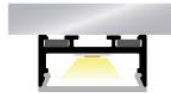

Model:LG2212C

is easy to install and can be mounted with magnets and built-in clips. It does not show the mounting clips and can be connected to each other. The overall appearance is beautiful and practical.

SIZE

LG2212C

1. put the magnet into the slot

2. Absorbing the metal

3. Installation completed

Creative Design Of Magnetic Installation