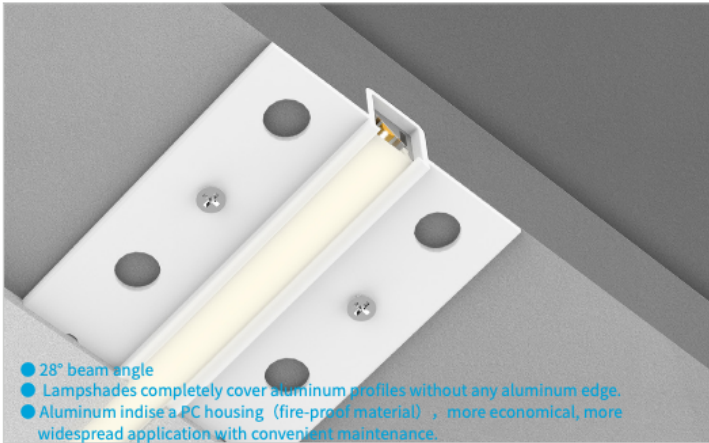

Model: LP0808D-1

Silver
 Black
 White (ra19016)

- 28° beam angle
- Lampshades completely cover aluminum profiles without any aluminum edge.
- Aluminum indise a PC housing (fire-proof material) , more economical, more widespread application with convenient maintenance.

INSTALLATION

Material: AL6063-T5

APPLICATION

Accessory				
Art-No	Picture	Discription	Material	Color
0808D2		Cover	PC	Clear
0808D3		Cover	PC	Opal
0808D4		Cover	PC	Satin
0808DB		Cover	PC	Black
0808D8		End cap	Hole	White
0808D9		End cap	W/O hole	White