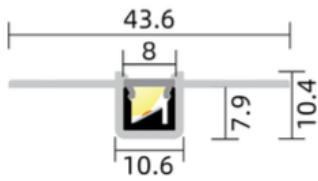

Model: LP0808D-1

Silver
 Black
 White (ra19016)

- 28° beam angle
- Lampshades completely cover aluminum profiles without any aluminum edge.
- Aluminum indise a PC housing (fire-proof material) , more economical, more widespread application with convenient maintenance.

INSTALLATION

Material: AL6063-T5

APPLICATION

Accessory				
Art-No	Picture	Discription	Material	Color
0808D2		Cover	PC	Clear
0808D3		Cover	PC	Opal
0808D4		Cover	PC	Satin
0808DB		Cover	PC	Black
0808D8		End cap	Hole	White
0808D9		End cap	W/O hole	White