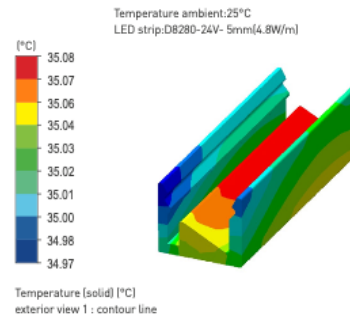

Model: LP0808D-1

Silver
 Black
 White (ra19016)

- 28° beam angle
- Lampshades completely cover aluminum profiles without any aluminum edge.
- Aluminum indise a PC housing (fire-proof material) , more economical, more widespread application with convenient maintenance.

INSTALLATION

Material: AL6063-T5

APPLICATION

Accessory				
Art-No	Picture	Discription	Material	Color
0808D2		Cover	PC	Clear
0808D3		Cover	PC	Opal
0808D4		Cover	PC	Satin
0808DB		Cover	PC	Black
0808D8		End cap	Hole	White
0808D9		End cap	W/O hole	White