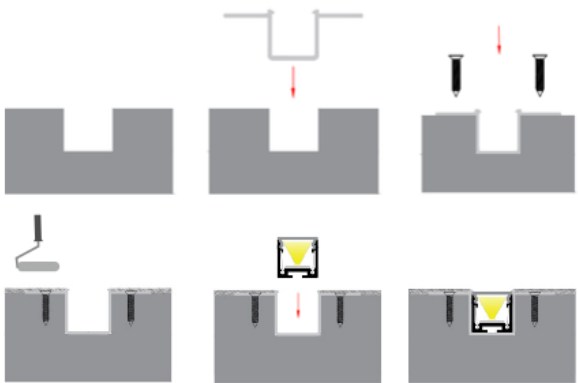

**INSTALLATION**

Material: AL6063-T5

**APPLICATION**

Accessory				
Art-No	Picture	Discription	Material	Color
2020H2		Cover	PC	Clear
2020H3		Cover	PC	Opal
2020H4		Cover	PC	Satin
2020HB		Cover	PC	Black
2020H8		End cap	Hole	White
2020H9		End cap	W/O hole	White
LSXXXSPJT		Connector	Metal	Silver