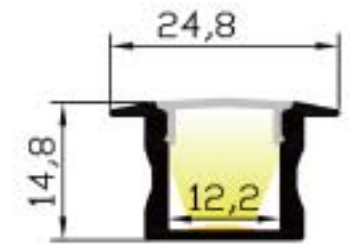

LP2515

Silver
 Black
 White

Material: AL6063-T5
Surface: Anodized/ Painting
PC cover: Diffuser/Transparent/Opal
Lighting source width: 12 mm

COVER

Trans :17072
 Opal: 17073
 Diffuser:17074

END CAP

Hole:25158
 W/O hole:25159