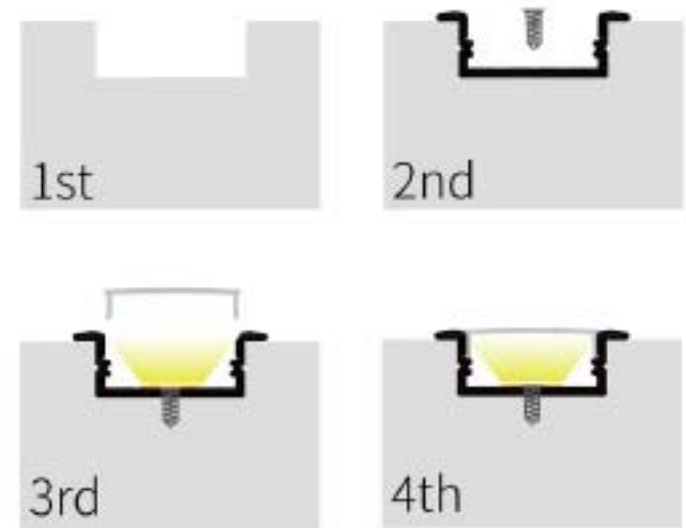

# LP2810

 Silver     Black     White

Material: AL6063-T5  
Surface: Anodized/ Painting  
PC cover: Diffuser/Transparent/Opal  
Lighting source width: 20 mm

## COVER

Trans:23102  
Opal: 23103  
Diffuser:23104

## END CAP

Hole:28108  
W/O hole:28109