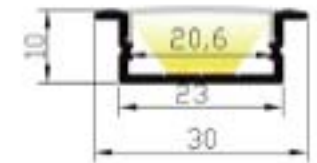

# LP2810

 Silver     Black     White

Material: AL6063-T5  
Surface: Anodized/ Painting  
PC cover: Diffuser/Transparent/Opal  
Lighting source width: 20 mm