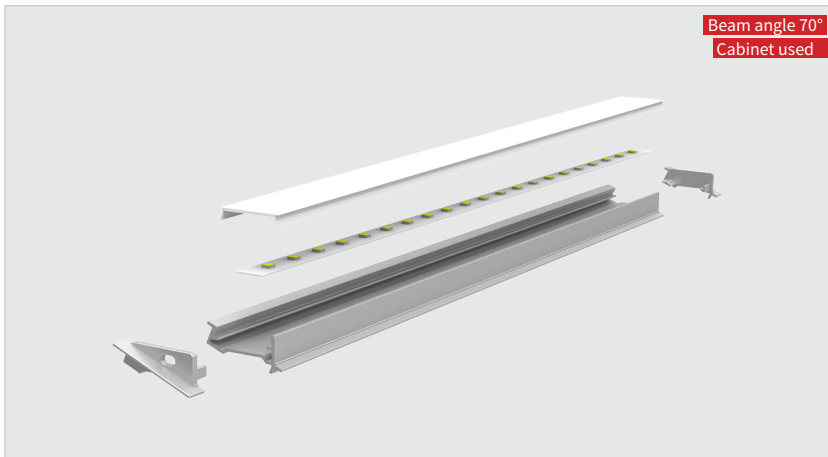

LP3015

Material: AL6063-T5
Surface: Anodized/ Painting
PC/ PMMA cover: Diffuser/Transparent/Opal
Lighting source width: 13 mm
Available lengths: 0.5-3m
Application: Commercial lighting / Indoor lighting

COVER

Trans:24062
Opal:24063
Diffuser:24064

END CAP

Hole:30158
W/O hole: 30159