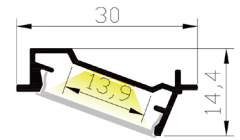

LP3015

Material: AL6063-T5
Surface: Anodized/ Painting
PC/ PMMA cover: Diffuser/Transparent/Opal
Lighting source width: 13 mm
Available lengths: 0.5-3m
Application: Commercial lighting / Indoor lighting

COVER

Trans:24062
Opal:24063
Diffuser:24064

END CAP

Hole:30158
W/O hole: 30159