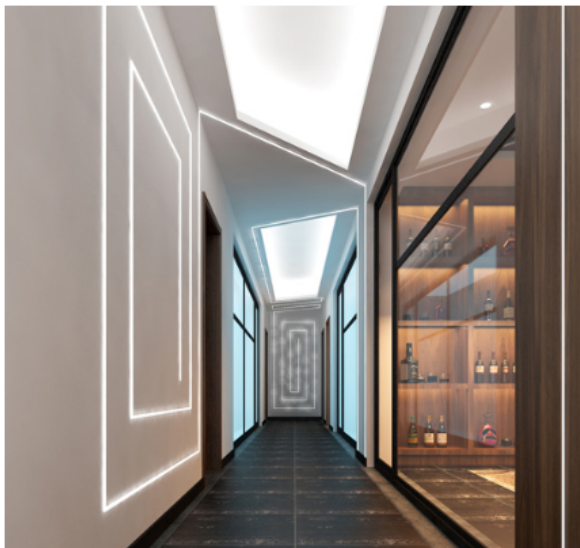

Silver
 Black
 White
(ral9016)

Model: LP3325C

INSTALLATION

Material: AL6063-T5

APPLICATION

Accessory				
Art-No	Picture	Discription	Material	Color
3325C2		Cover	PC	Clear
3325C3		Cover	PC	Opal
3325C4		Cover	PC	Satin
3325CB		Cover	PC	Black
3325CL		Cover	PC	Bicolored lampshade
3325C8		End cap	Hole	White
3325C9		End cap	W/O hole	White