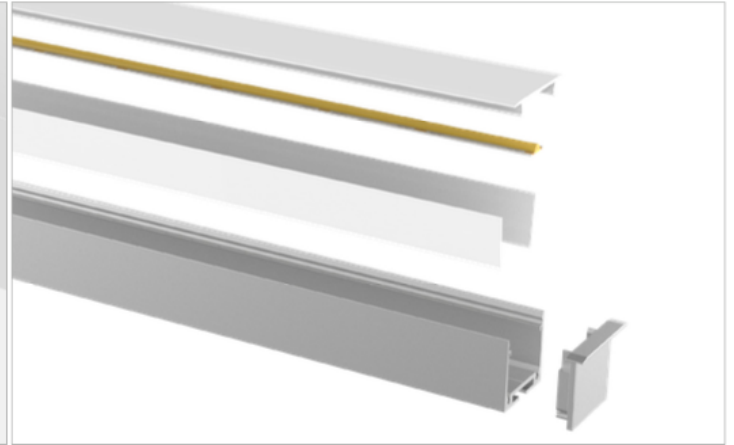

Silver
 Black
 White
(ral9016)

Model: LP3325C

INSTALLATION

Material: AL6063-T5

APPLICATION

Accessory				
Art-No	Picture	Discription	Material	Color
3325C2		Cover	PC	Clear
3325C3		Cover	PC	Opal
3325C4		Cover	PC	Satin
3325CB		Cover	PC	Black
3325CL		Cover	PC	Bicolored lampshade
3325C8		End cap	Hole	White
3325C9		End cap	W/O hole	White