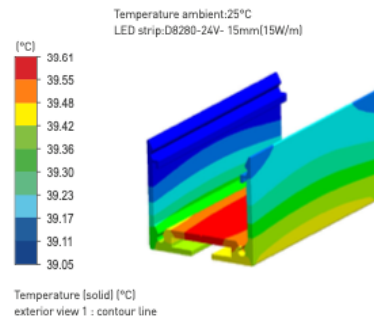

Silver
 Black
 White
(ral9016)

Model: LP3325C

INSTALLATION

Material: AL6063-T5

APPLICATION

Accessory				
Art-No	Picture	Discription	Material	Color
3325C2		Cover	PC	Clear
3325C3		Cover	PC	Opal
3325C4		Cover	PC	Satin
3325CB		Cover	PC	Black
3325CL		Cover	PC	Bicolored lampshade
3325C8		End cap	Hole	White
3325C9		End cap	W/O hole	White