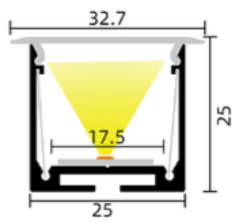

Silver
 Black
 White
(ral9016)

Model: LP3325C

INSTALLATION

Material: AL6063-T5

APPLICATION

Accessory				
Art-No	Picture	Discription	Material	Color
3325C2		Cover	PC	Clear
3325C3		Cover	PC	Opal
3325C4		Cover	PC	Satin
3325CB		Cover	PC	Black
3325CL		Cover	PC	Bicolored lampshade
3325C8		End cap	Hole	White
3325C9		End cap	W/O hole	White