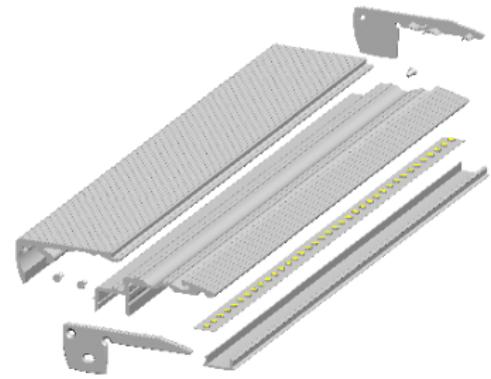

Model: *LT6020B*

Silver

Black

White
(ra19016)

Material: AL6063-T5

SIZE

INSTALLATION

APPLICATION

COVER	Trans/Opal/Diffuser	17072/17073 /17074	
COVER	Black	1707B	
END CAP	Hole W/O hole	60208/60209	