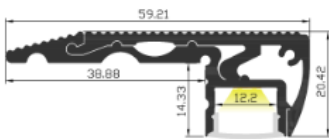

Model: *LT6020B*

Silver

Black

White
(ra19016)

Material: AL6063-T5

SIZE

INSTALLATION

APPLICATION