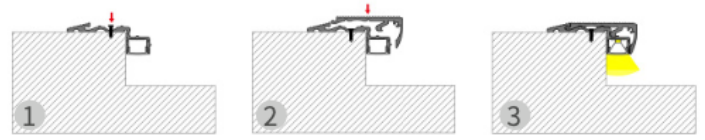

Model: *LT6020B*

Silver

Black

White
(ra19016)

Material: AL6063-T5

SIZE

INSTALLATION

APPLICATION

COVER	Trans/Opal/Diffuser	17072/17073 /17074	
COVER	Black	1707B	
END CAP	Hole W/O hole	60208/60209	