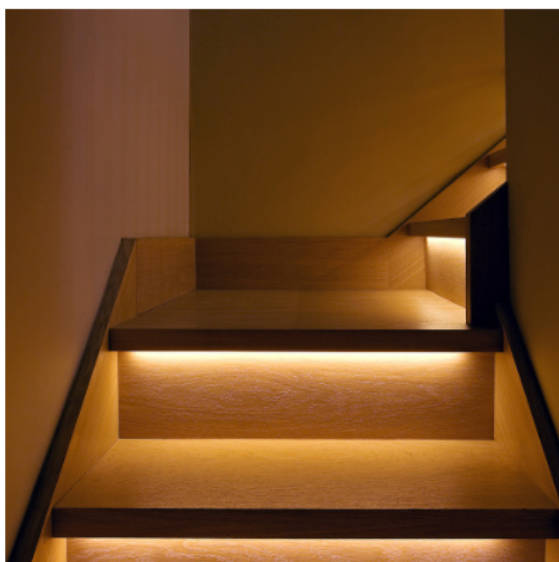

Model: LT8050

Silver

Black

White
(ra19016)

Stairs lighting
Up and down both sides light emitting
Round surface design, Sliding preventing design

Material: AL6063-T5

SIZE

INSTALLATION

APPLICATION

COVER	Trans/Opal/Diffuser	17072/17073/17074	
END CAP	Hole W/O hole	80508/80509	