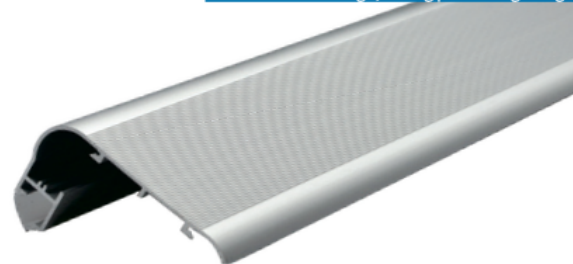

Model: LT8050

Silver

Black

White
(ra19016)

Stairs lighting
Up and down both sides light emitting
Round surface design, Sliding preventing design

Material: AL6063-T5

SIZE

INSTALLATION

APPLICATION

COVER	Trans/Opal/Diffuser	17072/17073/17074	
END CAP	Hole W/O hole	80508/80509	