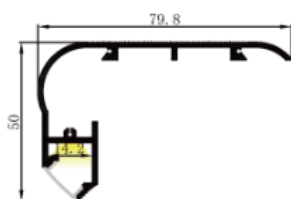

Model: LT8050

Silver

Black

White
(ra19016)

Stairs lighting
Up and down both sides light emitting
Round surface design, Sliding preventing design

Material: AL6063-T5

SIZE

INSTALLATION

APPLICATION

COVER	Trans/Opal/Diffuser	17072/17073/17074	
END CAP	Hole W/O hole	80508/80509	