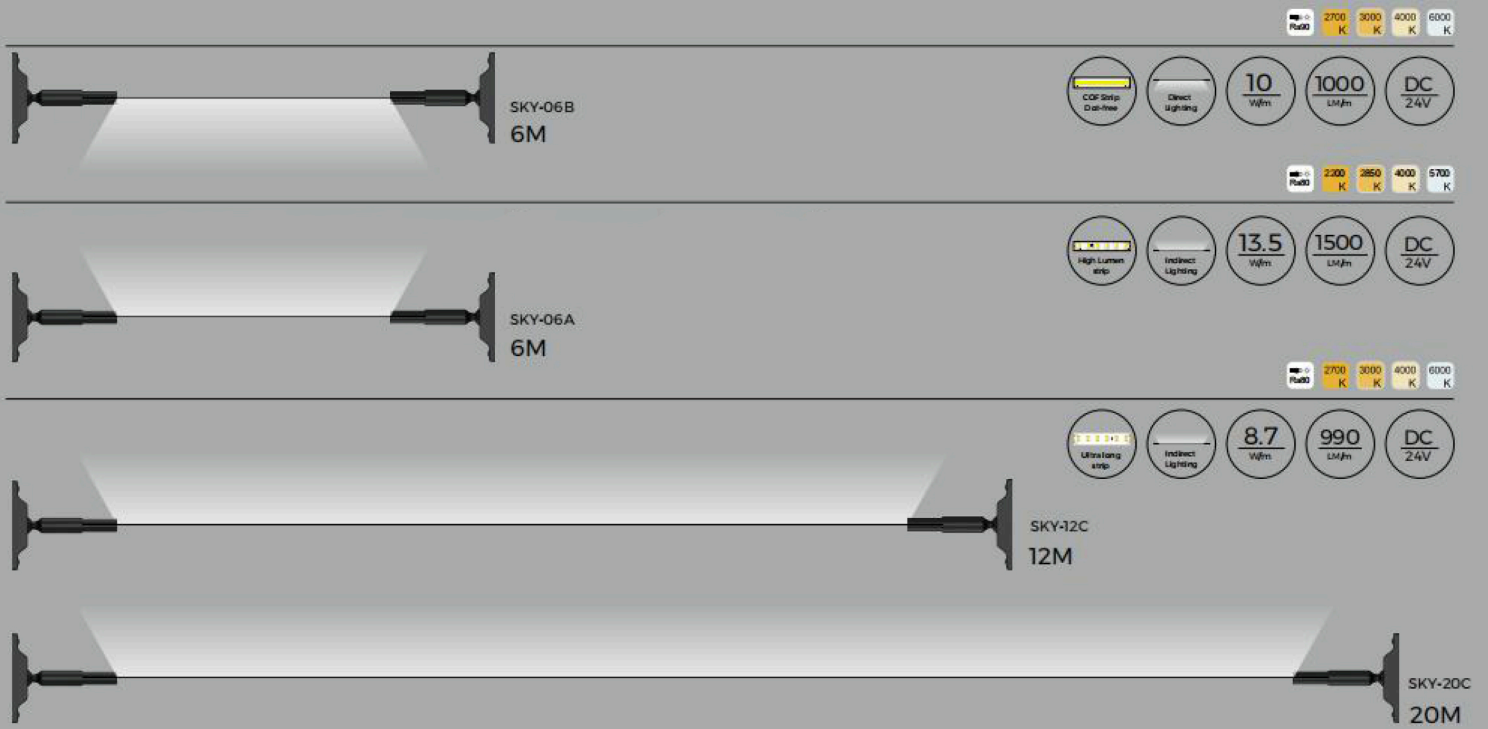

Specification

Indirect Lighting

Direct Lighting

Wall Wash

Brand

VIEW OF US
Worldwide Innovation Brand of Indoor LED Lighting

BRAND POSITIONING
LED Linear Lighting Solution Provider

BRAND STYLE
Concise | Trendy | Innovative

BRAND VALUE
Concentration | Profession | Acme | Innovation | Iteration

CONSIDERATION OF DESIGN
Simplification | User-friendly | Consumption

Production Facility

Wall Washing

SKYLINE

Design principles

Application Guidelines

Installation guidelines

Parameters

| Model | SKY-06B | SKY-06A | SKY-12 | SKY-20 |
|-----------------|----------------------|----------------------|----------------------|----------------------|
| Length | 6M | 6M | 12M | 20M |
| Lighting source | | | | |
| Input voltage | DC24V | DC24V | DC24V | DC24V |
| CCT | 2700 K 3000 K 4000 K | 2700 K 3000 K 4000 K | 2700 K 3000 K 4000 K | 2700 K 3000 K 4000 K |
| CRI | >90 | >80 | >80 | >80 |
| Typ. power | 10W/m | 13.5W/m | 8.7W/m | 8.7W/m |
| Lumens | 1000LM/m | 1500LM/m | 990LM/m | 990LM/m |
| Color | ● ○ | ● ○ | ● ○ | ● ○ |