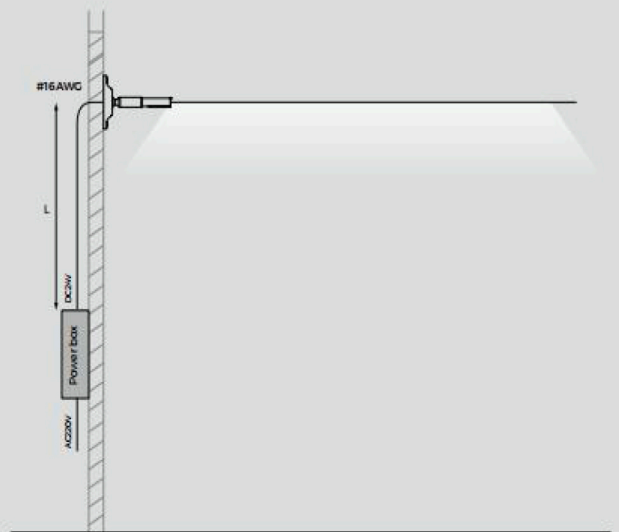

BRAND VALUE
Concentration | Profession | Acme | Innovation | Iteration

CONSIDERATION OF DESIGN
Simplification | User-friendly | Consumption

Production Facility

Wall Washing

SKYLINE

Design principles

Application Guidelines

Installation guidelines

Parameters

| Model | SKY-06B | SKY-06A | SKY-12 | SKY-20 |
|-----------------|----------------------|----------------------|----------------------|----------------------|
| Length | 6M | 6M | 12M | 20M |
| Lighting source | | | | |
| Input voltage | DC24V | DC24V | DC24V | DC24V |
| CCT | 2700 K 3000 K 4000 K | 2700 K 3000 K 4000 K | 2700 K 3000 K 4000 K | 2700 K 3000 K 4000 K |
| CRI | >90 | >80 | >80 | >80 |
| Typ. power | 10W/m | 13.5W/m | 8.7W/m | 8.7W/m |
| Lumens | 1000LM/m | 1500LM/m | 990LM/m | 990LM/m |
| Color | ● ○ | ● ○ | ● ○ | ● ○ |