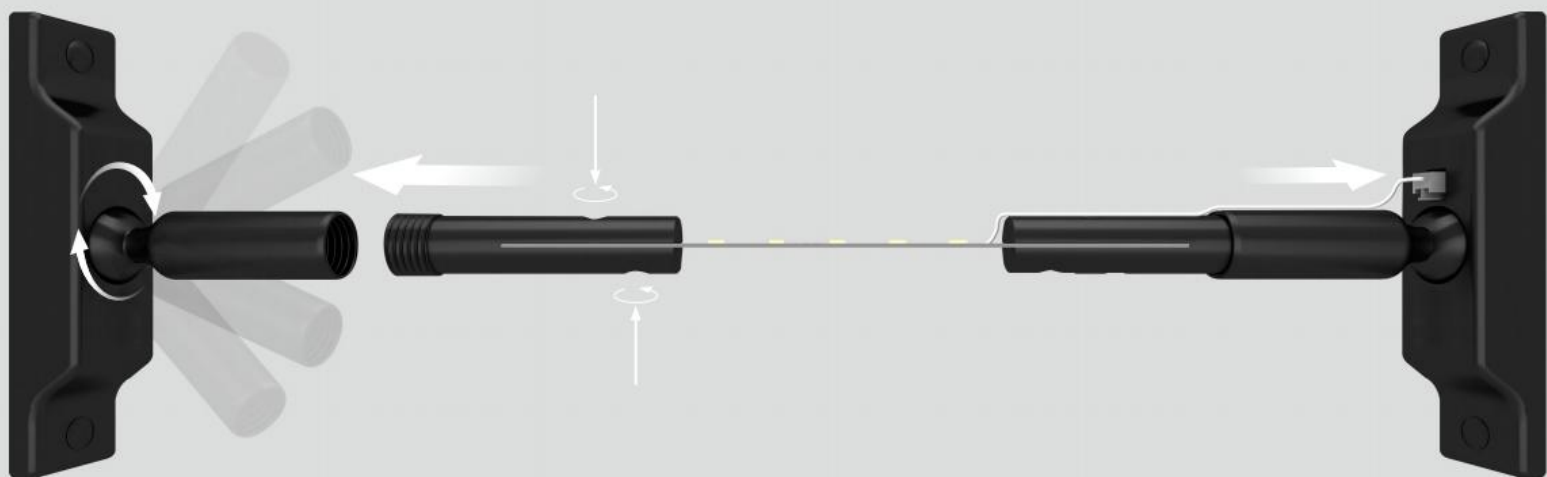

BRAND VALUE
Concentration | Profession | Acme | Innovation | Iteration

CONSIDERATION OF DESIGN
Simplification | User-friendly | Consumption

Production Facility

Wall Washing

SKYLINE

Design principles

Application Guidelines

Installation guidelines

Parameters

| Model | SKY-06B | SKY-06A | SKY-12 | SKY-20 |
|-----------------|----------------------|----------------------|----------------------|----------------------|
| Length | 6M | 6M | 12M | 20M |
| Lighting source | | | | |
| Input voltage | DC24V | DC24V | DC24V | DC24V |
| CCT | 2700 K 3000 K 4000 K | 2700 K 3000 K 4000 K | 2700 K 3000 K 4000 K | 2700 K 3000 K 4000 K |
| CRI | >90 | >80 | >80 | >80 |
| Typ. power | 10W/m | 13.5W/m | 8.7W/m | 8.7W/m |
| Lumens | 1000LM/m | 1500LM/m | 990LM/m | 990LM/m |
| Color | ● ○ | ● ○ | ● ○ | ● ○ |