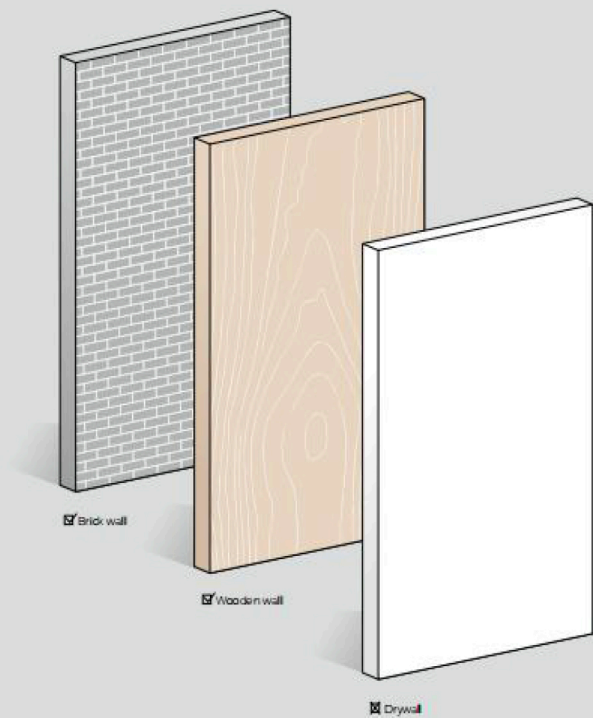

BRAND VALUE
Concentration | Profession | Acme | Innovation | Iteration

CONSIDERATION OF DESIGN
Simplification | User-friendly | Consumption

Production Facility

Wall Washing

SKYLINE

Design principles

Application Guidelines

Installation guidelines

Parameters

| Model | SKY-06B | SKY-06A | SKY-12 | SKY-20 |
|-----------------|----------------------|----------------------|----------------------|----------------------|
| Length | 6M | 6M | 12M | 20M |
| Lighting source | | | | |
| Input voltage | DC24V | DC24V | DC24V | DC24V |
| CCT | 2700 K 3000 K 4000 K | 2700 K 3000 K 4000 K | 2700 K 3000 K 4000 K | 2700 K 3000 K 4000 K |
| CRI | >90 | >80 | >80 | >80 |
| Typ. power | 10W/m | 13.5W/m | 8.7W/m | 8.7W/m |
| Lumens | 1000LM/m | 1500LM/m | 990LM/m | 990LM/m |
| Color | ● ○ | ● ○ | ● ○ | ● ○ |