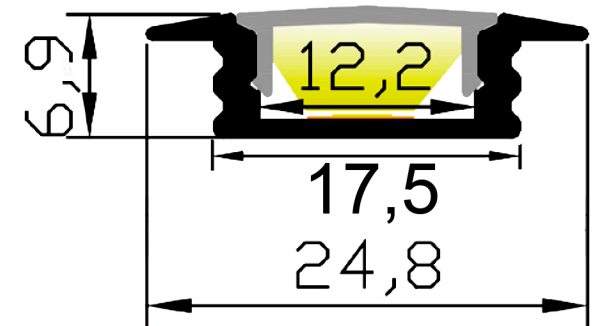

LP2507B

Silver
 Black
 White

Material: AL6063-T5
Surface: Anodized/ Painting
PC cover: Diffuser/Transparent/Opal
Lighting source width: 12 mm

COVER

Trans :17072
 Opal: 17073
 Diffuser :17074

END CAP

Hole:25078
 W/O hole:25079