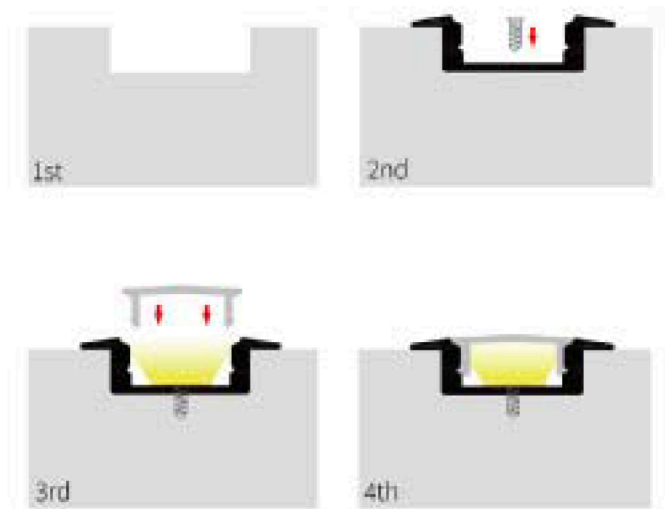

LP2507B

Silver
 Black
 White

Material: AL6063-T5
Surface: Anodized/ Painting
PC cover: Diffuser/Transparent/Opal
Lighting source width: 12 mm

COVER

Trans :17072
 Opal: 17073
 Diffuser :17074

END CAP

Hole:25078
 W/O hole:25079