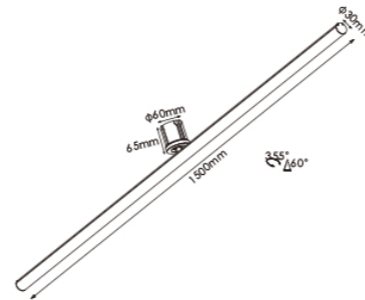

Item Code: M60.32

Key Features: Smart LED T5 tube, Tilttable 0-355° & adjustable 0-90° , ideal for general lighting and wallwash as well. It can be equipped with special CCT led chips to work as an indirect lighting and an atmosphere luminaire

Color Temperature: 2700K / 3000K / 4000K / customised for special color

CRI: > 90

To be ordered separately: 1) Mounting Kits; 2) Constant current driver

Order Code	Dimension(mm)	Power	mA&Vdc
M60.32-1	φ30xL300	6W	200mA, 36VDC
M60.32-2	φ30xL600	10W	250mA, 36VDC
M60.32-3	φ30xL900	15W	350mA, 36VDC
M60.32-4	φ30xL1200	20W	500mA, 36VDC
M60.32-5	φ30xL1500	24W	600mA, 36VDC

Beam Angle

EWF 120°

Trimlesskit + M60.32