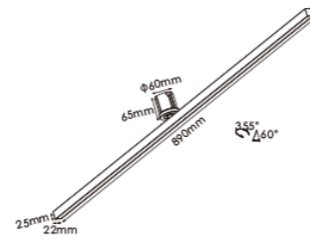

Item Code: M60.31

Key Features: Diffuse linear, Tilttable 0-355° & adjustable 0-90° , ideal for general lighting and wallwash as well

Color Temperature: 2700K / 3000K / 4000K

CRI: > 90

To be ordered separately: 1) Mounting Kits; 2) Constant current driver