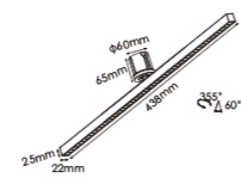

CRI: > 90

To be ordered separately: 1) Mounting Kits; 2) Constant current driver

Order Code	Dimension(mm)	Power	mA&Vdc
M60.30-1	220x22x25	12W	250mA, 36VDC
M60.30-2	328x22x25	18W	400mA, 36VDC
M60.30-3	438x22x25	24W	600mA, 36VDC

CRI: > 90

To be ordered separately: 1) Mounting Kits; 2) Constant current driver

Order Code	Dimension(mm)	Power	mA&Vdc
M60.31-1	220x22x25	12W	250mA, 36VDC
M60.31-2	328x22x25	18W	400mA, 36VDC
M60.31-3	436x22x25	24W	600mA, 36VDC
M60.31-4	890x22x25	30W	700mA, 36VDC

Beam Angle

EWF 120°

Trimlesskit + M60.31

Item Code: M60.32

Key Features: Smart LED T5 tube, Tilttable 0-355° & adjustable 0-90° , ideal for general lighting and wallwash as well. It can be equipped with special CCT led chips to work as an indirect lighting and an atmosphere luminaire