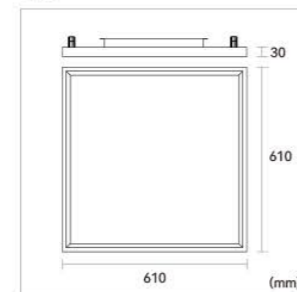

MA-C

APPLICATIONS:
Open-plan office, breakout area,
cafeteria, guest room, etc.

- Microprism, UGR<19
- Direct and Indirect lighting with impressive light uniformity
- Easy for installation and maintenance

PRODUCT PARAMETERS

Luminaire Wattage	60W
Luminous Flux	5300 lm
CCT	3000K / 4000K / 6000K
CRI	>80
UGR	<19
Protection Rating	IP20
Longevity	50,000Hrs L80 B10
Function	On/off / 1-10V dimming / DALI dimming
Colours	Silver / White / Black
Warranty	5 years

PRODUCT MODEL

Part No.	LM	Power	Function
MA-C-60	↑ 1300lm/4000lm ↓	↑ 10W/50W ↓	On/off
MA-C-60-1-10V	↑ 1300lm/4000lm ↓	↑ 10W/50W ↓	1-10V dimming
MA-C-60-DALI	↑ 1300lm/4000lm ↓	↑ 10W/50W ↓	DALI dimming

SIZE

LIGHT DISTRIBUTION