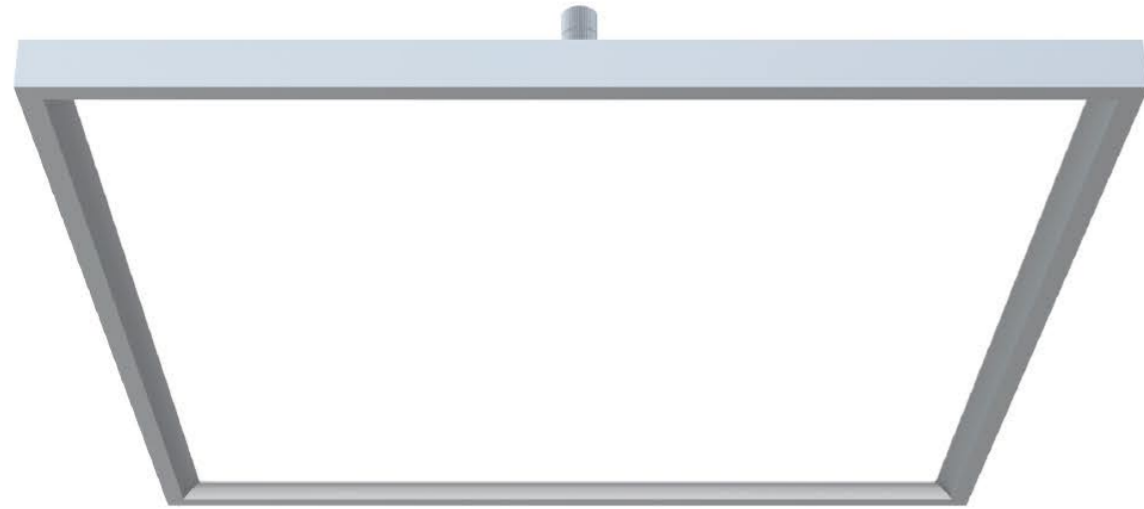

MA-C

APPLICATIONS:
Open-plan office, breakout area,
cafeteria, guest room, etc.

- Microprism, UGR<19
- Direct and Indirect lighting with impressive light uniformity
- Easy for installation and maintenance

PRODUCT PARAMETERS

Luminaire Wattage	60W
Luminous Flux	5300 lm
CCT	3000K / 4000K / 6000K
CRI	>80
UGR	<19
Protection Rating	IP20
Longevity	50,000Hrs L80 B10
Function	On/off / 1-10V dimming / DALI dimming
Colours	Silver / White / Black
Warranty	5 years