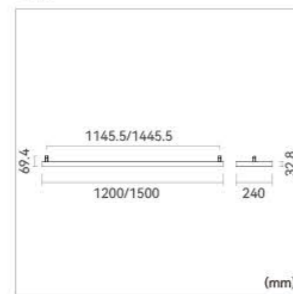

## PRODUCT PARAMETERS

Luminaire Wattage	50W	60W
Luminous Flux	5200lm	6300lm
CCT	3000K / 4000K / 6000K	
CRI	>80	
UGR	<19	
Protection Rating	IP20	
Longevity	50,000Hrs L80 B10	
Function	On/off / 1-10V dimming / DALI dimming	
Colours	Silver / White / Black	
Warranty	5 years	

## SIZE