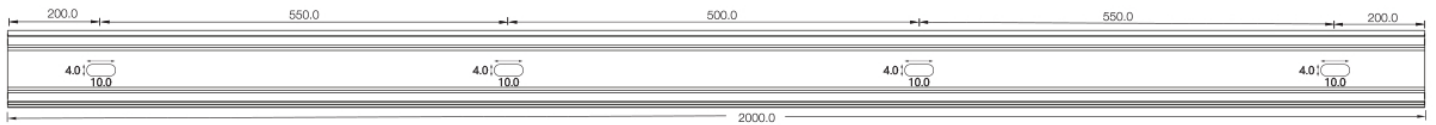

ALCW20H01

Unit:mm

Installation Way

Surface Mounted

Recessed

Model	W x H(mm)	Standard Length	Screw Holes	Holes Numbers	Suitable Product
ALCW20H01-035	20.2*35.0	35mm	Φ4.0mm	2	SFW20
ALCW20H01-100		1000mm	4.0x10mm	2	SFW20
ALCW20H01-200		2000mm	4.0x10mm	4	SFW20

Model	W x H(mm)	Standard Length	Screw Holes	Holes Numbers	Suitable Product
ALCW20H02-035	20.2*53.0	35mm	Φ4.0mm	2	SFW20
ALCW20H02-100		1000mm	4.0x10.0mm	2	SFW20
ALCW20H02-200		2000mm	4.0x10.0mm	4	SFW20