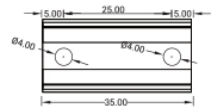

# 1. Aluminum Channel

ALCW20S01

Unit:mm

Installation Way

Surface Mounted

Recessed

Model	W x H(mm)	Standard Length	Screw Holes	Holes Numbers	Suitable Product
ALCW20S01-035	20.2*23.7	35mm	Φ4.0mm	2	SFW20
ALCW20S01-100		1000mm	4.0x10mm	2	SFW20
ALCW20S01-200		2000mm	4.0x10mm	4	SFW20

ALCW20H01

Unit:mm

Installation Way

Surface Mounted

Recessed

Model	W x H(mm)	Standard Length	Screw Holes	Holes Numbers	Suitable Product
ALCW20H01-035	20.2*35.0	35mm	Φ4.0mm	2	SFW20
ALCW20H01-100		1000mm	4.0x10mm	2	SFW20
ALCW20H01-200		2000mm	4.0x10mm	4	SFW20