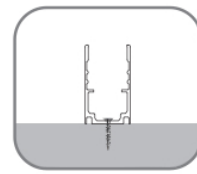

# 1. Aluminum Channel

ALCW20S01

Unit:mm

Installation Way

Surface Mounted

Recessed

Model	W x H(mm)	Standard Length	Screw Holes	Holes Numbers	Suitable Product
ALCW20S01-035	20.2*23.7	35mm	Φ4.0mm	2	SFW20
ALCW20S01-100		1000mm	4.0x10mm	2	SFW20
ALCW20S01-200		2000mm	4.0x10mm	4	SFW20

ALCW20H01

Unit:mm

Installation Way

Surface Mounted

Recessed

Model	W x H(mm)	Standard Length	Screw Holes	Holes Numbers	Suitable Product
ALCW20H01-035	20.2*35.0	35mm	Φ4.0mm	2	SFW20
ALCW20H01-100		1000mm	4.0x10mm	2	SFW20
ALCW20H01-200		2000mm	4.0x10mm	4	SFW20