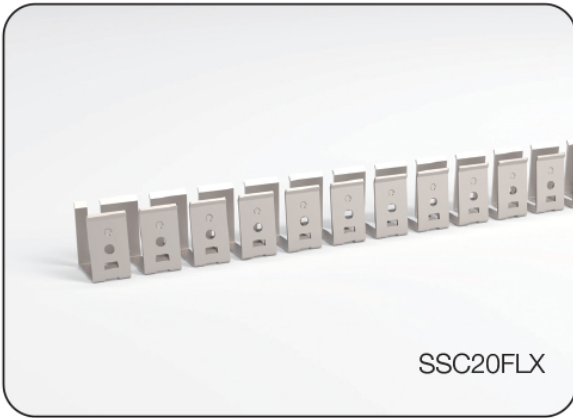

3. Flexible Stainless Steel Channel