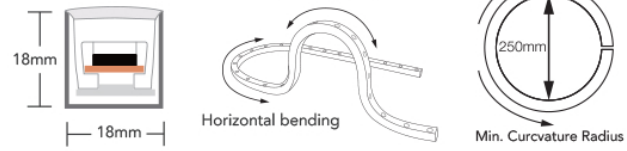

## Dimension

## Technical Parameters

Electrical	
Input Voltage	24V DC
Power Consumption	18W/m
Physical	
LED Count	24 LEDs/m
Cutting Unit	6 LEDs
Cutting Unit Length	250mm
Mini. Curvature Radius:	250mm
Output	
LED Light	Epistar SMD LED 3535
CRI	>80
Max Length	5 M
Optional Lens	15°, 20°, 25°, 38°, 60°, 20°x40°
Lumen Maintenance	70,000 Hours L70 @ 25°C 50,000 Hours L70 @ 50°C
Temperature Ranges	
Installation	0°C to 50°C
Operating	-40°C to 55°C
Dependability	
Warranty	5 Years Warranty
IP Rating	IP68

## Illuminance Distribution

Height	Eavg, Emax	Diameter
3.281ft 1m	65.81, 92.86fc 708.3, 999.5lx	2.093ft 63.78cm
6.562ft 2m	16.45, 23.21fc 177.1, 249.9lx	4.185ft 127.56cm
9.843ft 3m	7.312, 10.32fc 78.70, 111.1lx	6.278ft 191.35cm
13.12ft 4m	4.113, 5.804fc 44.27, 62.47lx	8.37ft 255.13cm
16.4ft 5m	2.632, 3.714fc 28.33, 39.98lx	10.46ft 318.91cm

## Technical Parameters

Electrical	
Input Voltage	24V DC
Power Consumption	18W/m
Physical	
LED Count	24 LEDs/m
Cutting Unit	6 LEDs
Cutting Unit Length	250mm
Mini. Curvature Radius:	250mm
Output	
LED Light	Epistar SMD LED 3535
CRI	>80
Max. Length Single Feed	4 M
Optional Lens	20°, 25°, 38°, 60°, 20°x40°
Lumen Maintenance	70,000 Hours L70 @ 25°C 50,000 Hours L70 @ 50°C
Temperature Ranges	
Installation	0°C to 50°C
Operating	-40°C to 55°C
Dependability	
Warranty	5 Years Warranty
IP Rating	IP68