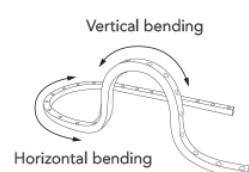

NEO16-WALLWASHER-RGB

Specification

Dimension

20°x40° Distribution	RGB	Dimmable	IP68 Submersible	55°C -40°C Ambient Temp.	Class 3
LM-80	IK08	UV Resistant	Saltwater Resistant	Flame Resistant	Solvents Resistant
Dirt Resistant	CE	RoHS	5 years warranty Warranty		

Optional LENS Distribution

Technical Parameters

Electrical	
Input Voltage	24V DC
Power Consumption	18W/m
Physical	
LED Count	24 LEDs/m
Cutting Unit	6 LEDs
Cutting Unit Length	250mm
Mini. Curvature Radius:	250mm
Output	
LED Light	Epistar SMD LED 3535
CRI	>80
Max. Length Single Feed	4 M
Optional Lens	20°, 25°, 38°, 60°, 20°x40°
Lumen Maintenance	70,000 Hours L70 @ 25°C 50,000 Hours L70 @ 50°C
Temperature Ranges	
Installation	0°C to 50°C
Operating	-40°C to 55°C
Dependability	
Warranty	5 Years Warranty
IP Rating	IP68

Emitting Color	
	Red
	Green
	Blue
	RGB(White)

Illuminance Distribution