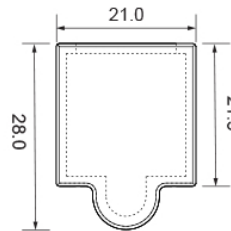

DIY Front Connector Accessories
SJJ-WGJ-029