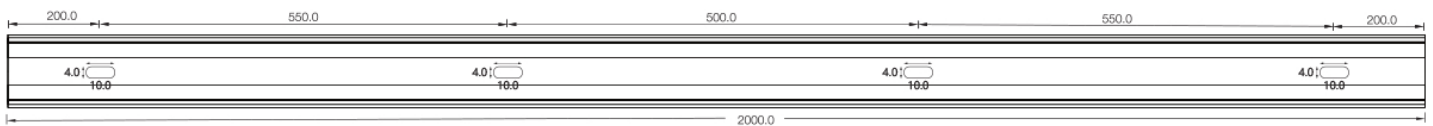

## Technical Parameters

Electrical	
Input Voltage	24V DC
Power Consumption	18W/m
Physical	
LED Count	24 LEDs/m
Cutting Unit	6 LEDs
Cutting Unit Length	250mm
Mini. Curvature Radius:	250mm
Output	
LED Light	Epistar SMD LED 3535
CRI	>80
Max. Length Single Feed	4 M
Optional Lens	20°, 25°, 38°, 60°, 20°x40°
Lumen Maintenance	70,000 Hours L70 @ 25°C 50,000 Hours L70 @ 50°C
Temperature Ranges	
Installation	0°C to 50°C
Operating	-40°C to 55°C
Dependability	
Warranty	5 Years Warranty
IP Rating	IP68

ALCW20H01

Unit:mm

Installation Way

Surface Mounted

Recessed

Model	W x H(mm)	Standard Length	Screw Holes	Holes Numbers	Suitable Product
ALCW20H01-035	20.2*35.0	35mm	Φ4.0mm	2	SFW20
ALCW20H01-100		1000mm	4.0x10mm	2	SFW20
ALCW20H01-200		2000mm	4.0x10mm	4	SFW20

Model	W x H(mm)	Standard Length	Screw Holes	Holes Numbers	Suitable Product
ALCW20H02-035	20.2*53.0	35mm	Φ4.0mm	2	SFW20
ALCW20H02-100		1000mm	4.0x10.0mm	2	SFW20
ALCW20H02-200		2000mm	4.0x10.0mm	4	SFW20