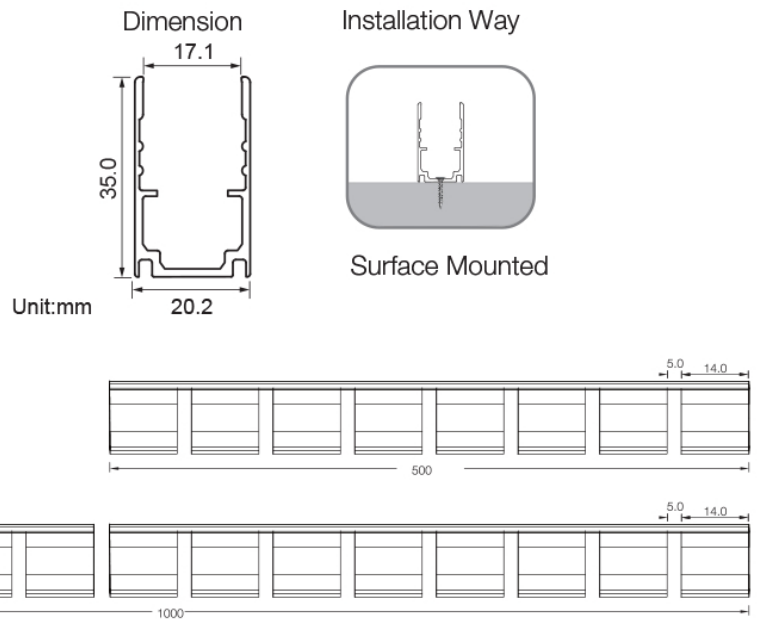

2. Flexible Aluminum Channel

Model	W x H(mm)	Standard Length	Suitable Product
ALCW20H01FLX-50	20.2*35.0	500mm	SFW20
ALCW20H01FLX-100		1000mm	SFW20