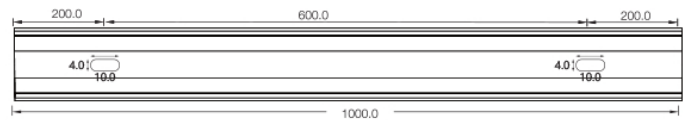

ALCW20H01

Unit:mm

Installation Way

Surface Mounted

Recessed

Model	W x H(mm)	Standard Length	Screw Holes	Holes Numbers	Suitable Product
ALCW20H01-035	20.2*35.0	35mm	Φ4.0mm	2	SFW20
ALCW20H01-100		1000mm	4.0x10mm	2	SFW20
ALCW20H01-200		2000mm	4.0x10mm	4	SFW20

Model	W x H(mm)	Standard Length	Screw Holes	Holes Numbers	Suitable Product
ALCW20H02-035	20.2*53.0	35mm	Φ4.0mm	2	SFW20
ALCW20H02-100		1000mm	4.0x10.0mm	2	SFW20
ALCW20H02-200		2000mm	4.0x10.0mm	4	SFW20