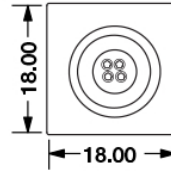

Bottom Entry Connector