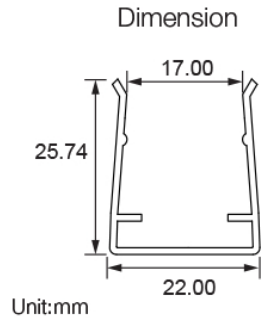

3. Flexible Stainless Steel Channel