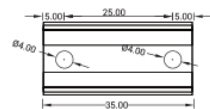

# 1. Aluminum Channel

ALCW20S01

Unit:mm

Installation Way

Surface Mounted

Recessed

Model	W x H(mm)	Standard Length	Screw Holes	Holes Numbers	Suitable Product
ALCW20S01-035	20.2*23.7	35mm	Φ4.0mm	2	SFW20
ALCW20S01-100		1000mm	4.0x10mm	2	SFW20
ALCW20S01-200		2000mm	4.0x10mm	4	SFW20

ALCW20H01

Unit:mm

Installation Way

Surface Mounted

Recessed

Model	W x H(mm)	Standard Length	Screw Holes	Holes Numbers	Suitable Product
ALCW20H01-035	20.2*35.0	35mm	Φ4.0mm	2	SFW20
ALCW20H01-100		1000mm	4.0x10mm	2	SFW20
ALCW20H01-200		2000mm	4.0x10mm	4	SFW20

Model	W x H(mm)	Standard Length	Screw Holes	Holes Numbers	Suitable Product
ALCW20H02-035	20.2*53.0	35mm	Φ4.0mm	2	SFW20
ALCW20H02-100		1000mm	4.0x10.0mm	2	SFW20
ALCW20H02-200		2000mm	4.0x10.0mm	4	SFW20