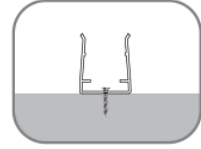

## 2. Flexible Aluminum Channel

Model	W x H(mm)	Standard Length	Suitable Product
ALCW20H01FLX-50	20.2*35.0	500mm	SFW20
ALCW20H01FLX-100		1000mm	SFW20

### 3. Flexible Stainless Steel Channel

Installation Way

Surface Mounted

Model	W x H(mm)	Standard Length	Suitable Product
SSC20FLX01	22.00*25.74	100mm	SFW20
SSC20FLX03		300mm	SFW20
SSC20FLX05		500mm	SFW20
SSC20FLX10		1000mm	SFW20