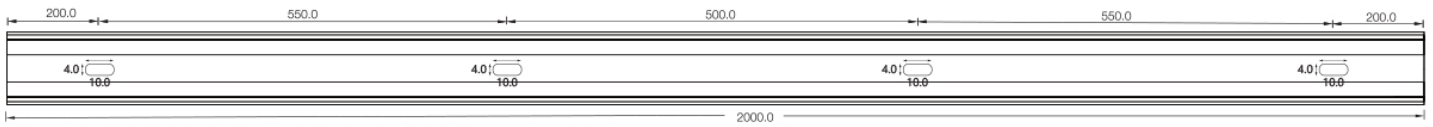

# 1. Aluminum Channel

ALCW20S01

Unit:mm

Installation Way

Surface Mounted

Recessed

Model	W x H(mm)	Standard Length	Screw Holes	Holes Numbers	Suitable Product
ALCW20S01-035	20.2*23.7	35mm	Φ4.0mm	2	SFW20
ALCW20S01-100		1000mm	4.0x10mm	2	SFW20
ALCW20S01-200		2000mm	4.0x10mm	4	SFW20

ALCW20H01

Unit:mm

Installation Way

Surface Mounted

Recessed

Model	W x H(mm)	Standard Length	Screw Holes	Holes Numbers	Suitable Product
ALCW20H01-035	20.2*35.0	35mm	Φ4.0mm	2	SFW20
ALCW20H01-100		1000mm	4.0x10mm	2	SFW20
ALCW20H01-200		2000mm	4.0x10mm	4	SFW20