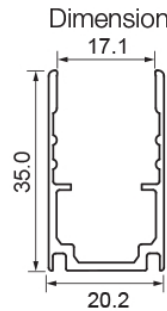

## Dimension

## Illuminance Distribution

Height	Eavg, Emax	Diameter
3.281ft 1m	65.81, 92.86fc 708.3, 999.5lx	2.093ft 63.78cm
6.562ft 2m	16.45, 23.21fc 177.1, 249.9lx	4.185ft 127.56cm
9.843ft 3m	7.312, 10.32fc 78.70, 111.1lx	6.278ft 191.35cm
13.12ft 4m	4.113, 5.804fc 44.27, 62.47lx	8.37ft 255.13cm
16.4ft 5m	2.632, 3.714fc 28.33, 39.98lx	10.46ft 318.91cm

# 1. Aluminum Channel

ALCW20S01

Unit:mm

Installation Way

Surface Mounted

Recessed

Model	W x H(mm)	Standard Length	Screw Holes	Holes Numbers	Suitable Product
ALCW20S01-035	20.2*23.7	35mm	Φ4.0mm	2	SFW20
ALCW20S01-100		1000mm	4.0x10mm	2	SFW20
ALCW20S01-200		2000mm	4.0x10mm	4	SFW20

ALCW20H01

Unit:mm

Installation Way

Surface Mounted

Recessed

Model	W x H(mm)	Standard Length	Screw Holes	Holes Numbers	Suitable Product
ALCW20H01-035	20.2*35.0	35mm	Φ4.0mm	2	SFW20
ALCW20H01-100		1000mm	4.0x10mm	2	SFW20
ALCW20H01-200		2000mm	4.0x10mm	4	SFW20