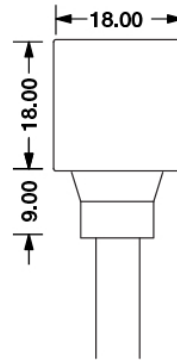

Bottom Entry Connector