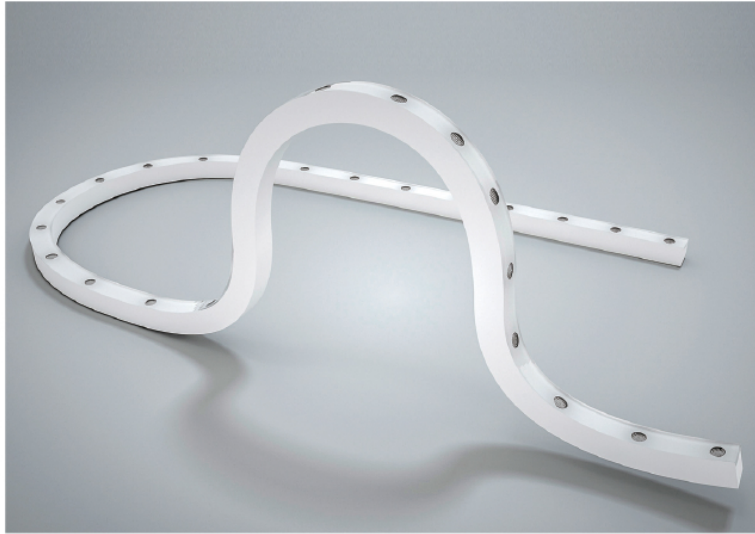

NEO16-WALLWASHER-RGB

Specification