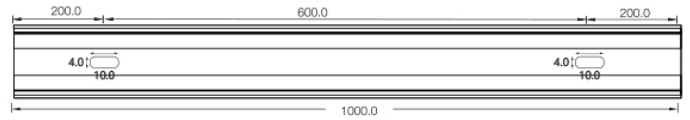

# 1. Aluminum Channel

ALCW20S01

Unit:mm

Installation Way

Surface Mounted

Recessed

Model	W x H(mm)	Standard Length	Screw Holes	Holes Numbers	Suitable Product
ALCW20S01-035	20.2*23.7	35mm	Φ4.0mm	2	SFW20
ALCW20S01-100		1000mm	4.0x10mm	2	SFW20
ALCW20S01-200		2000mm	4.0x10mm	4	SFW20