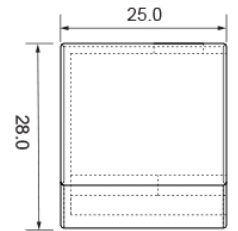

NEO16-WALLWASHER

Mold injection Connector (IP68 Factory Assembly Only)

DIY Front Connector Accessories
SJJ-WGJ-029