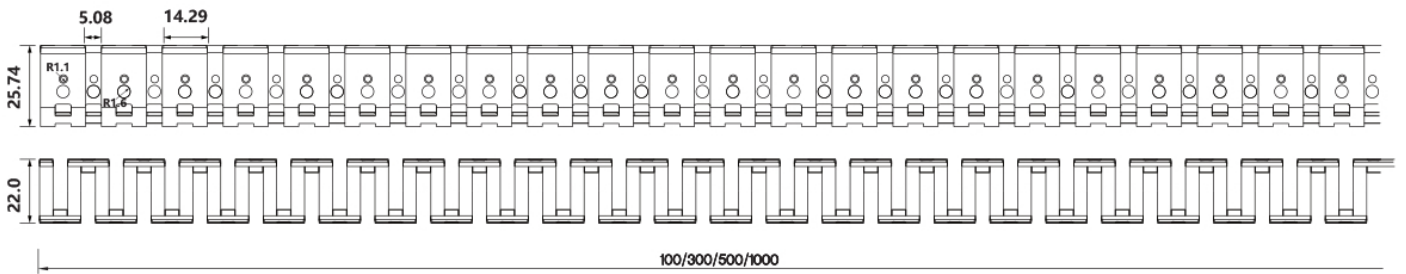

Model	W x H(mm)	Standard Length	Screw Holes	Holes Numbers	Suitable Product
ALCW20H02-035	20.2*53.0	35mm	Φ4.0mm	2	SFW20
ALCW20H02-100		1000mm	4.0x10.0mm	2	SFW20
ALCW20H02-200		2000mm	4.0x10.0mm	4	SFW20

## 2. Flexible Aluminum Channel

Model	W x H(mm)	Standard Length	Suitable Product
ALCW20H01FLX-50	20.2*35.0	500mm	SFW20
ALCW20H01FLX-100		1000mm	SFW20

### 3. Flexible Stainless Steel Channel

Installation Way

Surface Mounted

Model	W x H(mm)	Standard Length	Suitable Product
SSC20FLX01	22.00*25.74	100mm	SFW20
SSC20FLX03		300mm	SFW20
SSC20FLX05		500mm	SFW20
SSC20FLX10		1000mm	SFW20