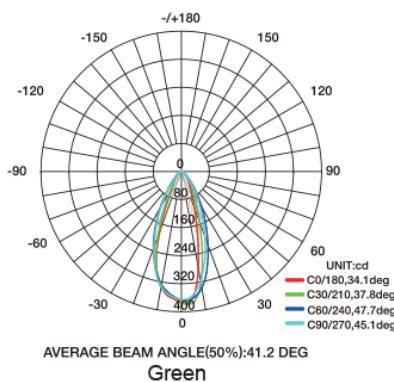

Illuminance Distribution