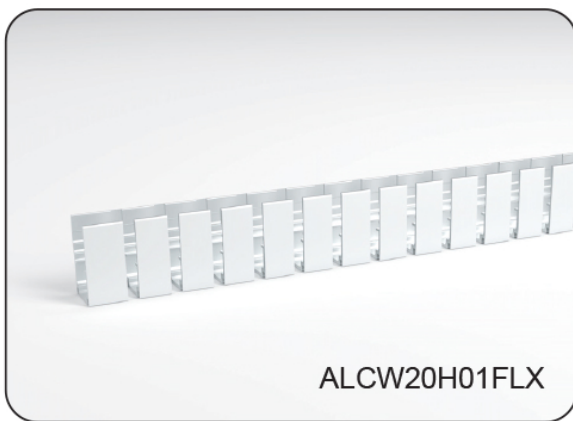

2. Flexible Aluminum Channel

Model	W x H(mm)	Standard Length	Suitable Product
ALCW20H01FLX-50	20.2*35.0	500mm	SFW20
ALCW20H01FLX-100		1000mm	SFW20