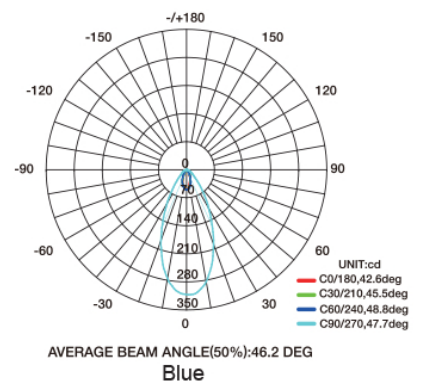

Illuminance Distribution