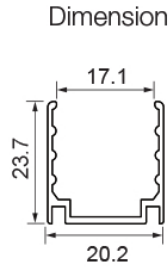

## Dimension

## Illuminance Distribution

Height	Eavg, Emax	Diameter
3.281ft 1m	65.81, 92.86fc 708.3, 999.5lx	2.093ft 63.78cm
6.562ft 2m	16.45, 23.21fc 177.1, 249.9lx	4.185ft 127.56cm
9.843ft 3m	7.312, 10.32fc 78.70, 111.1lx	6.278ft 191.35cm
13.12ft 4m	4.113, 5.804fc 44.27, 62.47lx	8.37ft 255.13cm
16.4ft 5m	2.632, 3.714fc 28.33, 39.98lx	10.46ft 318.91cm

## Technical Parameters

Electrical	
Input Voltage	24V DC
Power Consumption	18W/m
Physical	
LED Count	24 LEDs/m
Cutting Unit	6 LEDs
Cutting Unit Length	250mm
Mini. Curvature Radius:	250mm
Output	
LED Light	Epistar SMD LED 3535
CRI	>80
Max. Length Single Feed	4 M
Optional Lens	20°, 25°, 38°, 60°, 20°x40°
Lumen Maintenance	70,000 Hours L70 @ 25°C 50,000 Hours L70 @ 50°C
Temperature Ranges	
Installation	0°C to 50°C
Operating	-40°C to 55°C
Dependability	
Warranty	5 Years Warranty
IP Rating	IP68

# 1. Aluminum Channel

ALCW20S01

Unit:mm

Installation Way

Surface Mounted

Recessed

Model	W x H(mm)	Standard Length	Screw Holes	Holes Numbers	Suitable Product
ALCW20S01-035	20.2*23.7	35mm	Φ4.0mm	2	SFW20
ALCW20S01-100		1000mm	4.0x10mm	2	SFW20
ALCW20S01-200		2000mm	4.0x10mm	4	SFW20