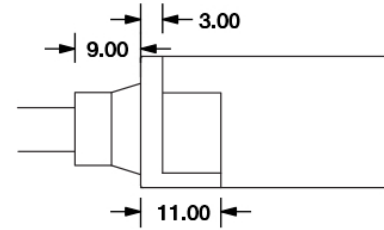

Bottom Entry Connector