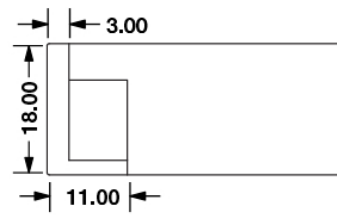

NEO16-WALLWASHER

Mold injection Connector (IP68 Factory Assembly Only)