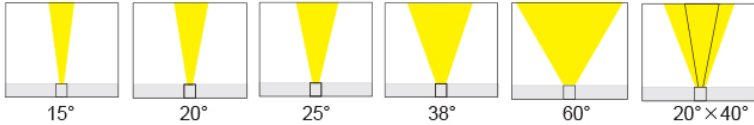

## Dimension

## Technical Parameters

Electrical	
Input Voltage	24V DC
Power Consumption	18W/m
Physical	
LED Count	24 LEDs/m
Cutting Unit	6 LEDs
Cutting Unit Length	250mm
Mini. Curvature Radius:	250mm
Output	
LED Light	Epistar SMD LED 3535
CRI	>80
Max Length	5 M
Optional Lens	15°, 20°, 25°, 38°, 60°, 20°x40°
Lumen Maintenance	70,000 Hours L70 @ 25°C 50,000 Hours L70 @ 50°C
Temperature Ranges	
Installation	0°C to 50°C
Operating	-40°C to 55°C
Dependability	
Warranty	5 Years Warranty
IP Rating	IP68

## Illuminance Distribution

Height	Eavg, Emax	Diameter
3.281ft 1m	65.81, 92.86fc 708.3, 999.5lx	2.093ft 63.78cm
6.562ft 2m	16.45, 23.21fc 177.1, 249.9lx	4.185ft 127.56cm
9.843ft 3m	7.312, 10.32fc 78.70, 111.1lx	6.278ft 191.35cm
13.12ft 4m	4.113, 5.804fc 44.27, 62.47lx	8.37ft 255.13cm
16.4ft 5m	2.632, 3.714fc 28.33, 39.98lx	10.46ft 318.91cm