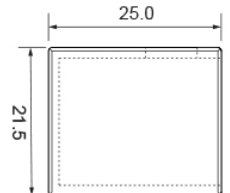

## Dimension

## Illuminance Distribution

Height	Eavg, Emax	Diameter
3.281ft 1m	65.81, 92.86fc 708.3, 999.5lx	2.093ft 63.78cm
6.562ft 2m	16.45, 23.21fc 177.1, 249.9lx	4.185ft 127.56cm
9.843ft 3m	7.312, 10.32fc 78.70, 111.1lx	6.278ft 191.35cm
13.12ft 4m	4.113, 5.804fc 44.27, 62.47lx	8.37ft 255.13cm
16.4ft 5m	2.632, 3.714fc 28.33, 39.98lx	10.46ft 318.91cm

# 1. Aluminum Channel

ALCW20S01

Unit:mm

Installation Way

Surface Mounted

Recessed

Model	W x H(mm)	Standard Length	Screw Holes	Holes Numbers	Suitable Product
ALCW20S01-035	20.2*23.7	35mm	Φ4.0mm	2	SFW20
ALCW20S01-100		1000mm	4.0x10mm	2	SFW20
ALCW20S01-200		2000mm	4.0x10mm	4	SFW20