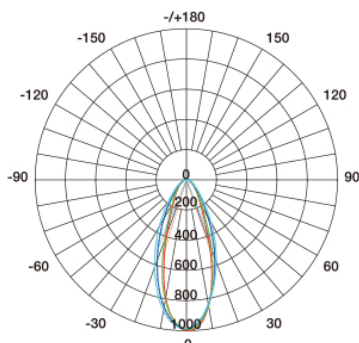

## Dimension

## Optional LENSs Distribution

## Technical Parameters

Electrical	
Input Voltage	24V DC
Power Consumption	18W/m
Physical	
LED Count	24 LEDs/m
Cutting Unit	6 LEDs
Cutting Unit Length	250mm
Mini. Curvature Radius:	250mm
Output	
LED Light	Epistar SMD LED 3535
CRI	>80
Max Length	5 M
Optional Lens	15°, 20°, 25°, 38°, 60°, 20°x40°
Lumen Maintenance	70,000 Hours L70 @ 25°C 50,000 Hours L70 @ 50°C
Temperature Ranges	
Installation	0°C to 50°C
Operating	-40°C to 55°C
Dependability	
Warranty	5 Years Warranty
IP Rating	IP68

## Illuminance Distribution

Height	Eavg, Emax	Diameter
3.281ft 1m	65.81, 92.86fc 708.3, 999.5lx	2.093ft 63.78cm
6.562ft 2m	16.45, 23.21fc 177.1, 249.9lx	4.185ft 127.56cm
9.843ft 3m	7.312, 10.32fc 78.70, 111.1lx	6.278ft 191.35cm
13.12ft 4m	4.113, 5.804fc 44.27, 62.47lx	8.37ft 255.13cm
16.4ft 5m	2.632, 3.714fc 28.33, 39.98lx	10.46ft 318.91cm