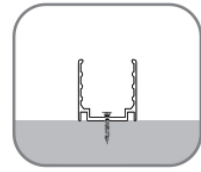

# NEO16-WALLWASHER

Mold injection Connector (IP68 Factory Assembly Only)

Direct Entry Connector

Bottom Entry Connector

End Cap

DIY Front Connector Accessories  
SJJ-WGJ-029

DIY End Connector Accessories  
SJJ-WGJ-030

# 1. Aluminum Channel

ALCW20S01

Unit:mm

Installation Way

Surface Mounted

Recessed

Model	W x H(mm)	Standard Length	Screw Holes	Holes Numbers	Suitable Product
ALCW20S01-035	20.2*23.7	35mm	Φ4.0mm	2	SFW20
ALCW20S01-100		1000mm	4.0x10mm	2	SFW20
ALCW20S01-200		2000mm	4.0x10mm	4	SFW20

ALCW20H01

Unit:mm

Installation Way

Surface Mounted

Recessed

Model	W x H(mm)	Standard Length	Screw Holes	Holes Numbers	Suitable Product
ALCW20H01-035	20.2*35.0	35mm	Φ4.0mm	2	SFW20
ALCW20H01-100		1000mm	4.0x10mm	2	SFW20
ALCW20H01-200		2000mm	4.0x10mm	4	SFW20