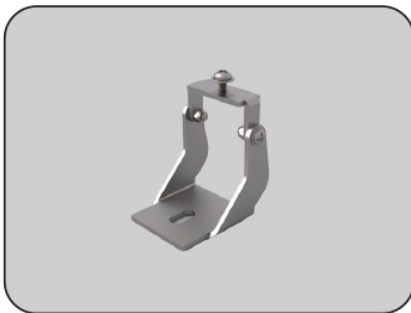

### 3. Flexible Stainless Steel Channel

Installation Way

Surface Mounted

Model	W x H(mm)	Standard Length	Suitable Product
SSC20FLX01	22.00*25.74	100mm	SFW20
SSC20FLX03		300mm	SFW20
SSC20FLX05		500mm	SFW20
SSC20FLX10		1000mm	SFW20

Angle Adjustable Bracket  
ACC-HX-S2830C2