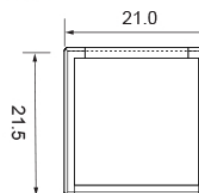

## Dimension

## Illuminance Distribution

Height	Eavg, Emax	Diameter
3.281ft 1m	65.81, 92.86fc 708.3, 999.5lx	2.093ft 63.78cm
6.562ft 2m	16.45, 23.21fc 177.1, 249.9lx	4.185ft 127.56cm
9.843ft 3m	7.312, 10.32fc 78.70, 111.1lx	6.278ft 191.35cm
13.12ft 4m	4.113, 5.804fc 44.27, 62.47lx	8.37ft 255.13cm
16.4ft 5m	2.632, 3.714fc 28.33, 39.98lx	10.46ft 318.91cm

# 1. Aluminum Channel

ALCW20S01

Unit:mm

Installation Way

Surface Mounted

Recessed

Model	W x H(mm)	Standard Length	Screw Holes	Holes Numbers	Suitable Product
ALCW20S01-035	20.2*23.7	35mm	Φ4.0mm	2	SFW20
ALCW20S01-100		1000mm	4.0x10mm	2	SFW20
ALCW20S01-200		2000mm	4.0x10mm	4	SFW20