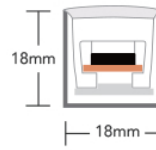

NEO16-WALLWASHER-RGB

Specification

Dimension

20°x40° Distribution	RGB	Dimmable	IP68 Submersible	55°C -40°C Ambient Temp.	Class 3
LM-80	IK08	UV Resistant	Saltwater Resistant	Flame Resistant	Solvents Resistant
Dirt Resistant	CE	RoHS	5 years warranty Warranty		

Optional LENS Distribution

Technical Parameters

Electrical	
Input Voltage	24V DC
Power Consumption	18W/m
Physical	
LED Count	24 LEDs/m
Cutting Unit	6 LEDs
Cutting Unit Length	250mm
Mini. Curvature Radius:	250mm
Output	
LED Light	Epistar SMD LED 3535
CRI	>80
Max. Length Single Feed	4 M
Optional Lens	20°, 25°, 38°, 60°, 20°x40°
Lumen Maintenance	70,000 Hours L70 @ 25°C 50,000 Hours L70 @ 50°C
Temperature Ranges	
Installation	0°C to 50°C
Operating	-40°C to 55°C
Dependability	
Warranty	5 Years Warranty
IP Rating	IP68

Emitting Color	
	Red
	Green
	Blue
	RGB(White)

Illuminance Distribution