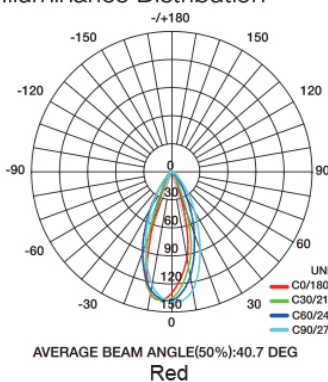

Illuminance Distribution