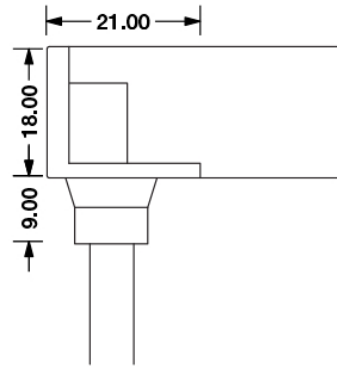

NEO16-WALLWASHER

Mold injection Connector (IP68 Factory Assembly Only)

Bottom Entry Connector

End Cap