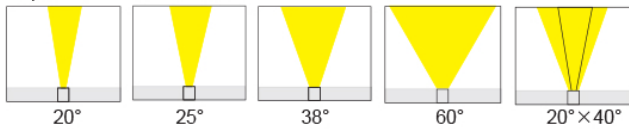

Optional LENS Distribution