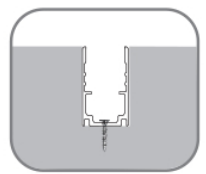

# 1. Aluminum Channel

ALCW20S01

Unit:mm

Installation Way

Surface Mounted

Recessed

Model	W x H(mm)	Standard Length	Screw Holes	Holes Numbers	Suitable Product
ALCW20S01-035	20.2*23.7	35mm	Φ4.0mm	2	SFW20
ALCW20S01-100		1000mm	4.0x10mm	2	SFW20
ALCW20S01-200		2000mm	4.0x10mm	4	SFW20

ALCW20H01

Unit:mm

Installation Way

Surface Mounted

Recessed

Model	W x H(mm)	Standard Length	Screw Holes	Holes Numbers	Suitable Product
ALCW20H01-035	20.2*35.0	35mm	Φ4.0mm	2	SFW20
ALCW20H01-100		1000mm	4.0x10mm	2	SFW20
ALCW20H01-200		2000mm	4.0x10mm	4	SFW20

Model	W x H(mm)	Standard Length	Screw Holes	Holes Numbers	Suitable Product
ALCW20H02-035	20.2*53.0	35mm	Φ4.0mm	2	SFW20
ALCW20H02-100		1000mm	4.0x10.0mm	2	SFW20
ALCW20H02-200		2000mm	4.0x10.0mm	4	SFW20