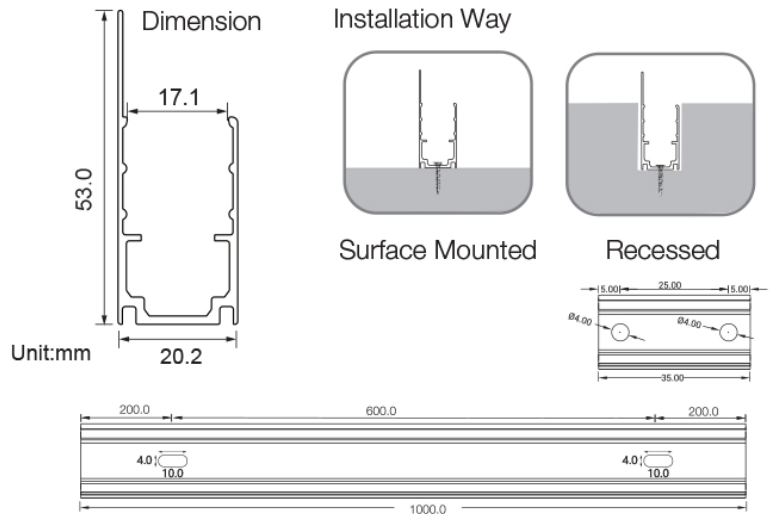

## Technical Parameters

Electrical	
Input Voltage	24V DC
Power Consumption	18W/m
Physical	
LED Count	24 LEDs/m
Cutting Unit	6 LEDs
Cutting Unit Length	250mm
Mini. Curvature Radius:	250mm
Output	
LED Light	Epistar SMD LED 3535
CRI	>80
Max. Length Single Feed	4 M
Optional Lens	20°, 25°, 38°, 60°, 20°x40°
Lumen Maintenance	70,000 Hours L70 @ 25°C 50,000 Hours L70 @ 50°C
Temperature Ranges	
Installation	0°C to 50°C
Operating	-40°C to 55°C
Dependability	
Warranty	5 Years Warranty
IP Rating	IP68

# 1. Aluminum Channel

ALCW20S01

Unit:mm

Installation Way

Surface Mounted

Recessed

Model	W x H(mm)	Standard Length	Screw Holes	Holes Numbers	Suitable Product
ALCW20S01-035	20.2*23.7	35mm	Φ4.0mm	2	SFW20
ALCW20S01-100		1000mm	4.0x10mm	2	SFW20
ALCW20S01-200		2000mm	4.0x10mm	4	SFW20

ALCW20H01

Unit:mm

Installation Way

Surface Mounted

Recessed

Model	W x H(mm)	Standard Length	Screw Holes	Holes Numbers	Suitable Product
ALCW20H01-035	20.2*35.0	35mm	Φ4.0mm	2	SFW20
ALCW20H01-100		1000mm	4.0x10mm	2	SFW20
ALCW20H01-200		2000mm	4.0x10mm	4	SFW20

Model	W x H(mm)	Standard Length	Screw Holes	Holes Numbers	Suitable Product
ALCW20H02-035	20.2*53.0	35mm	Φ4.0mm	2	SFW20
ALCW20H02-100		1000mm	4.0x10.0mm	2	SFW20
ALCW20H02-200		2000mm	4.0x10.0mm	4	SFW20