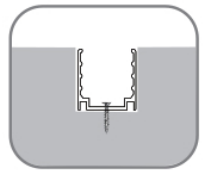

# NEO16-WALLWASHER

Mold injection Connector (IP68 Factory Assembly Only)

Direct Entry Connector

Bottom Entry Connector

End Cap

DIY Front Connector Accessories  
SJJ-WGJ-029

DIY End Connector Accessories  
SJJ-WGJ-030

# 1. Aluminum Channel

ALCW20S01

Unit:mm

Installation Way

Surface Mounted

Recessed

Model	W x H(mm)	Standard Length	Screw Holes	Holes Numbers	Suitable Product
ALCW20S01-035	20.2*23.7	35mm	Φ4.0mm	2	SFW20
ALCW20S01-100		1000mm	4.0x10mm	2	SFW20
ALCW20S01-200		2000mm	4.0x10mm	4	SFW20

ALCW20H01

Unit:mm

Installation Way

Surface Mounted

Recessed

Model	W x H(mm)	Standard Length	Screw Holes	Holes Numbers	Suitable Product
ALCW20H01-035	20.2*35.0	35mm	Φ4.0mm	2	SFW20
ALCW20H01-100		1000mm	4.0x10mm	2	SFW20
ALCW20H01-200		2000mm	4.0x10mm	4	SFW20