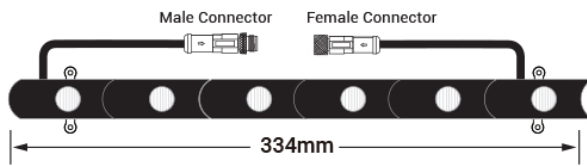

Optional LENS Distribution

24°

30°

40°

60°

25°×45°

30°×60°

Model Encoding

Mounting Optionals

Fixed Bracket

Adjustable Bracket

Available Custom Length

Min. L=334mm(6×LED) 6 Links (8W)

Length =668mm(12×LED) 12 Links (16W)

L=1002mm(18×LED) 18 Links (24W)

L=1336mm(24×LED) 24 Links (32W)

Maximum Linking 4×L=4008mm(L=1002mm)