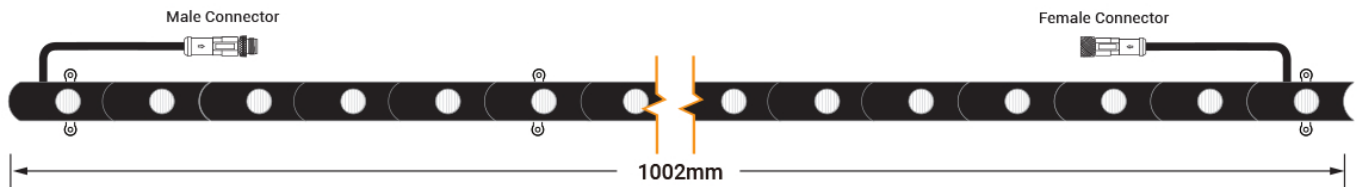

Mounting Optionals

Fixed Bracket

Adjustable Bracket

Available Custom Length

Min. L=334mm(6×LED) 6 Links (8W)

Length =668mm(12×LED) 12 Links (16W)

L=1002mm(18×LED) 18 Links (24W)

L=1336mm(24×LED) 24 Links (32W)

Maximum Linking 4×L=4008mm(L=1002mm)