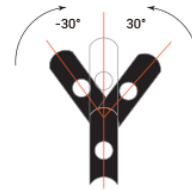

NEO24-WALLWASHER

Dimension

L62*W26*H22mm

Bending

Product Features

- I. Flexible structure with continuous illumination without any shadows or dark areas.
- II. DC24V Input, extend or combine length freely.
- III. Multiple lens options.
- IV. IP67, suitable for wet locations and has a protection rating of IK06.

Input Voltage	24V DC
Power Consumption	24W/m

Physical

LED Count	18 LEDs/m
Min. Unit	6 pcs LEDs/ unit
Min. Unit Length	334 mm
Housing Material	Aluminum + Tempered Glass Cover

Output

LED Light	SMD LED 3535
	>80
Max. Single Feed Length	4 M
Optional Lens	24°, 30°, 40°, 60°, 25°x45°, 30°x60°
Lumen Maintenance	70,000 Hours L70 @ 25°C
	50,000 Hours L70 @ 50°C

Mounting Optionals

Fixed Bracket

Adjustable Bracket

Available Custom Length

Min. L=334mm(6×LED) 6 Links (8W)

Length =668mm(12×LED) 12 Links (16W)

L=1002mm(18×LED) 18 Links (24W)

L=1336mm(24×LED) 24 Links (32W)

Maximum Linking 4×L=4008mm(L=1002mm)