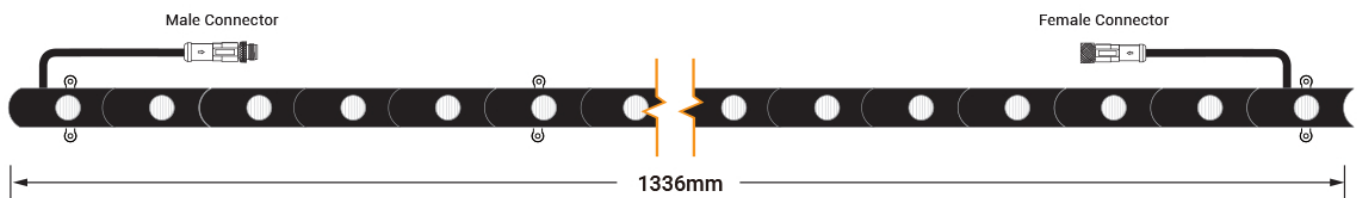

Mounting Optionals

Fixed Bracket

Adjustable Bracket

Available Custom Length

Min. L=334mm(6×LED) 6 Links (8W)

Length =668mm(12×LED) 12 Links (16W)

L=1002mm(18×LED) 18 Links (24W)

L=1336mm(24×LED) 24 Links (32W)

Maximum Linking 4×L=4008mm(L=1002mm)