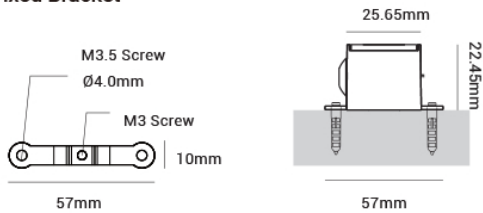

Input Voltage	24V DC
Power Consumption	24W/m

Physical

LED Count	18 LEDs/m
Min. Unit	6 pcs LEDs/ unit
Min. Unit Length	334 mm
Housing Material	Aluminum + Tempered Glass Cover

Output

LED Light	SMD LED 3535
	>80
Max. Single Feed Length	4 M
Optional Lens	24°, 30°, 40°, 60°, 25°x45°, 30°x60°
Lumen Maintenance	70,000 Hours L70 @ 25°C
	50,000 Hours L70 @ 50°C

Optional LENS Distribution

24°

30°

40°

60°

25°×45°

30°×60°

Model Encoding

Mounting Optionals

Fixed Bracket

Adjustable Bracket

Available Custom Length

Min. L=334mm(6×LED) 6 Links (8W)

Length =668mm(12×LED) 12 Links (16W)

L=1002mm(18×LED) 18 Links (24W)

L=1336mm(24×LED) 24 Links (32W)

Maximum Linking 4×L=4008mm(L=1002mm)