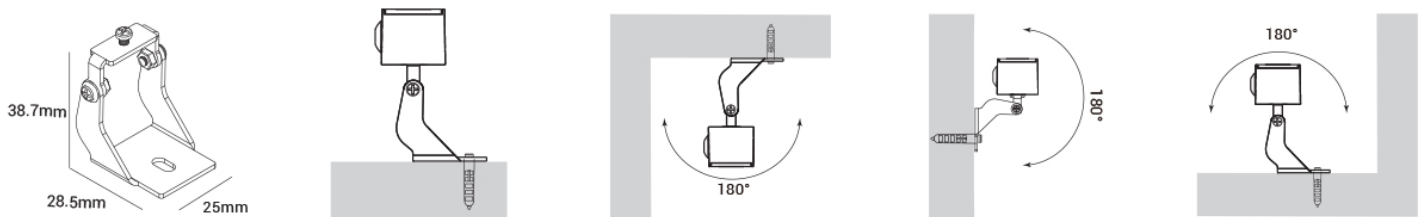

Input Voltage	24V DC
Power Consumption	24W/m

Physical

LED Count	18 LEDs/m
Min. Unit	6 pcs LEDs/ unit
Min. Unit Length	334 mm
Housing Material	Aluminum + Tempered Glass Cover

Output

LED Light	SMD LED 3535
	>80
Max. Single Feed Length	4 M
Optional Lens	24°, 30°, 40°, 60°, 25°x45°, 30°x60°
Lumen Maintenance	70,000 Hours L70 @ 25°C
	50,000 Hours L70 @ 50°C

Optional LENS Distribution

24°

30°

40°

60°

25°×45°

30°×60°

Model Encoding

Mounting Optionals

Fixed Bracket

Adjustable Bracket

Available Custom Length

Min. L=334mm(6×LED) 6 Links (8W)

Length =668mm(12×LED) 12 Links (16W)

L=1002mm(18×LED) 18 Links (24W)

L=1336mm(24×LED) 24 Links (32W)

Maximum Linking 4×L=4008mm(L=1002mm)