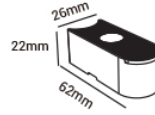

NEO24-WALLWASHER

Dimension

L62*W26*H22mm

Bending

Product Features

- I. Flexible structure with continuous illumination without any shadows or dark areas.
- II. DC24V Input, extend or combine length freely.
- III. Multiple lens options.
- IV. IP67, suitable for wet locations and has a protection rating of IK06.

Input Voltage	24V DC
Power Consumption	24W/m

Physical

LED Count	18 LEDs/m
Min. Unit	6 pcs LEDs/ unit
Min. Unit Length	334 mm
Housing Material	Aluminum + Tempered Glass Cover

Output

LED Light	SMD LED 3535
	>80
Max. Single Feed Length	4 M
Optional Lens	24°, 30°, 40°, 60°, 25°x45°, 30°x60°
Lumen Maintenance	70,000 Hours L70 @ 25°C
	50,000 Hours L70 @ 50°C

Mounting Optionals

Fixed Bracket

Adjustable Bracket

Available Custom Length

Min. L=334mm(6×LED) 6 Links (8W)

Length =668mm(12×LED) 12 Links (16W)

L=1002mm(18×LED) 18 Links (24W)

L=1336mm(24×LED) 24 Links (32W)

Maximum Linking 4×L=4008mm(L=1002mm)