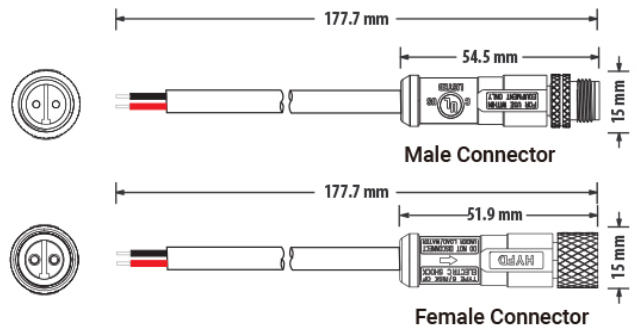

NEO24-WALLWASHER

Dimension

L62*W26*H22mm

Bending

Product Features

- I. Flexible structure with continuous illumination without any shadows or dark areas.
- II. DC24V Input, extend or combine length freely.
- III. Multiple lens options.
- IV. IP67, suitable for wet locations and has a protection rating of IK06.

Input Voltage	24V DC
Power Consumption	24W/m

Physical

LED Count	18 LEDs/m
Min. Unit	6 pcs LEDs/ unit
Min. Unit Length	334 mm
Housing Material	Aluminum + Tempered Glass Cover

Output

LED Light	SMD LED 3535
	>80
Max. Single Feed Length	4 M
Optional Lens	24°, 30°, 40°, 60°, 25°x45°, 30°x60°
Lumen Maintenance	70,000 Hours L70 @ 25°C
	50,000 Hours L70 @ 50°C

Mounting Optionals

Fixed Bracket

Adjustable Bracket

Available Custom Length

Min. L=334mm(6×LED) 6 Links (8W)

Length =668mm(12×LED) 12 Links (16W)

L=1002mm(18×LED) 18 Links (24W)

L=1336mm(24×LED) 24 Links (32W)

Maximum Linking 4×L=4008mm(L=1002mm)