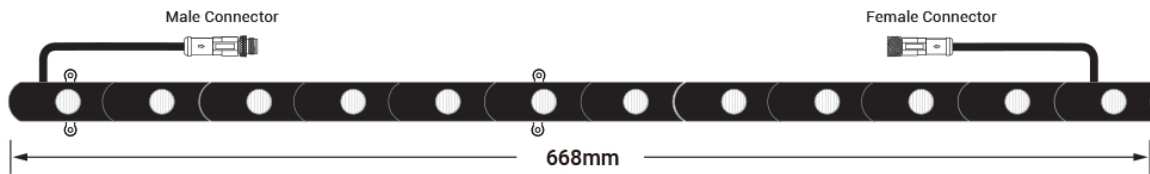

Mounting Optionals

Fixed Bracket

Adjustable Bracket

Available Custom Length

Min. L=334mm(6×LED) 6 Links (8W)

Length =668mm(12×LED) 12 Links (16W)

L=1002mm(18×LED) 18 Links (24W)

L=1336mm(24×LED) 24 Links (32W)

Maximum Linking 4×L=4008mm(L=1002mm)