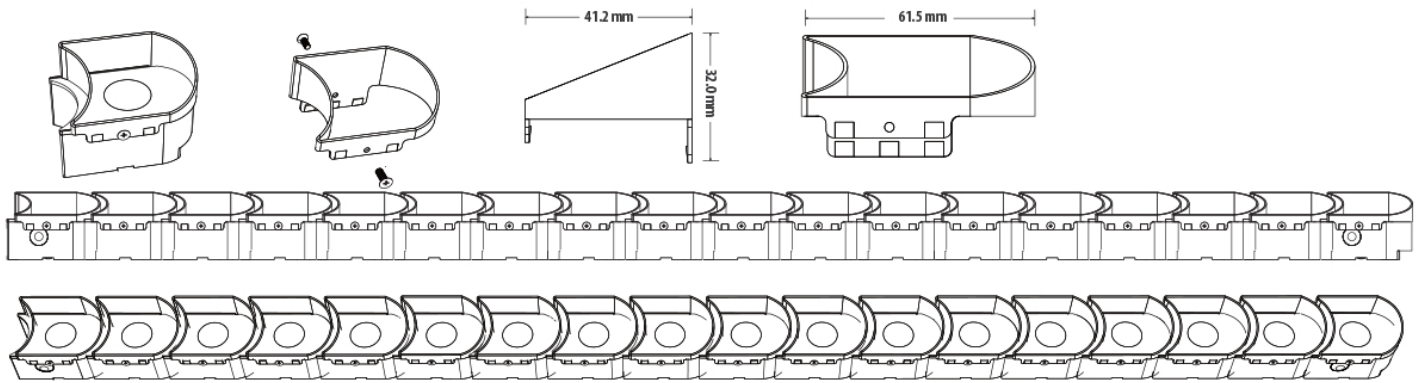

60°

25°×45°

30°×60°

Model Encoding

Mounting Optionals

Fixed Bracket

Adjustable Bracket

Shading Accessories

Available Custom Length

Min. L=333mm(6×LED) 6 Links (12W)

Length =666mm(12×LED) 12 Links (24W)

L=1000mm(18×LED) 18 Links (36W)

L=1333.3mm(24×LED) 24 Links (48W)

Maximum Linking 4×L=4000mm(L=1000mm)