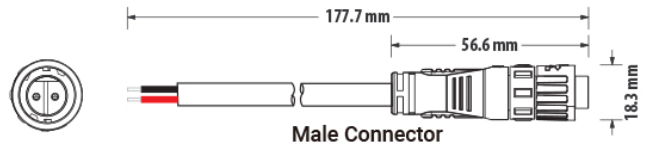

60°

25°×45°

30°×60°

Model Encoding

Mounting Optionals

Fixed Bracket

Adjustable Bracket

Shading Accessories

Available Custom Length

Min. L=333mm(6×LED) 6 Links (12W)

Length =666mm(12×LED) 12 Links (24W)

L=1000mm(18×LED) 18 Links (36W)

L=1333.3mm(24×LED) 24 Links (48W)

Maximum Linking 4×L=4000mm(L=1000mm)