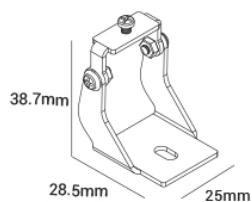

60°

25°×45°

30°×60°

Model Encoding

Mounting Optionals

Fixed Bracket

Adjustable Bracket

Shading Accessories

Available Custom Length

Min. L=333mm(6×LED) 6 Links (12W)

Length =666mm(12×LED) 12 Links (24W)

L=1000mm(18×LED) 18 Links (36W)

L=1333.3mm(24×LED) 24 Links (48W)

Maximum Linking 4×L=4000mm(L=1000mm)