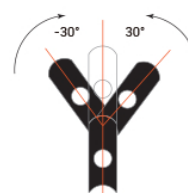

NEO36-WALLWASHER-Mono

Dimension

L62*W26*H22mm

Bending

Product Features

- I. Flexible structure with continuous illumination without any shadows or dark areas.
- II. DC24V Input, extend or combine length freely.
- III. Multiple lens options.
- IV. IP67, suitable for wet locations and has a protection rating of IK06.

Input Voltage	24V DC
Power Consumption	24W/m

Physical

LED Count	18 LEDs/m
Min. Unit	6 pcs LEDs/ unit
Min. Unit Length	334 mm
Housing Material	Aluminum +Tempered Glass Cover

Output

LED Light	SMD LED 3535 >80
Max. Single Feed Length	4 M
Optional Lens	24°, 30°, 40°, 60°, 25°x45°, 30°x60°
Lumen Maintenance	70,000 Hours L70 @ 25°C 50,000 Hours L70 @ 50°C

Available Custom Length

Min. L=333mm(6×LED) 6 Links (12W)

Length =666mm(12×LED) 12 Links (24W)

L=1000mm(18×LED) 18 Links (36W)

L=1333.3mm(24×LED) 24 Links (48W)

Maximum Linking 4×L=4000mm(L=1000mm)