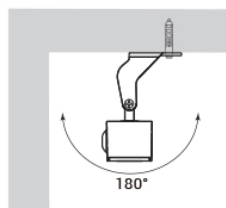

60°

25°×45°

30°×60°

Model Encoding

Mounting Optionals

Fixed Bracket

Adjustable Bracket

Shading Accessories

Available Custom Length

Min. L=333mm(6×LED) 6 Links (12W)

Length =666mm(12×LED) 12 Links (24W)

L=1000mm(18×LED) 18 Links (36W)

L=1333.3mm(24×LED) 24 Links (48W)

Maximum Linking 4×L=4000mm(L=1000mm)