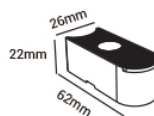

NEO36-WALLWASHER-Mono

Dimension

L62*W26*H22mm

Bending

Product Features

- I. Flexible structure with continuous illumination without any shadows or dark areas.
- II. DC24V Input, extend or combine length freely.
- III. Multiple lens options.
- IV. IP67, suitable for wet locations and has a protection rating of IK06.

Input Voltage	24V DC
Power Consumption	24W/m

Physical

LED Count	18 LEDs/m
Min. Unit	6 pcs LEDs/ unit
Min. Unit Length	334 mm
Housing Material	Aluminum +Tempered Glass Cover

Output

LED Light	SMD LED 3535 >80
Max. Single Feed Length	4 M
Optional Lens	24°, 30°, 40°, 60°, 25°x45°, 30°x60°
Lumen Maintenance	70,000 Hours L70 @ 25°C 50,000 Hours L70 @ 50°C

Available Custom Length

Min. L=333mm(6×LED) 6 Links (12W)

Length =666mm(12×LED) 12 Links (24W)

L=1000mm(18×LED) 18 Links (36W)

L=1333.3mm(24×LED) 24 Links (48W)

Maximum Linking 4×L=4000mm(L=1000mm)