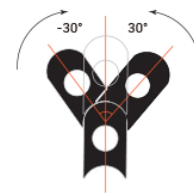

Input Voltage	24V DC
Power Consumption	24W/m

Physical

LED Count	18 LEDs/m
Min. Unit	6 pcs LEDs/ unit
Min. Unit Length	334 mm
Housing Material	Aluminum +Tempered Glass Cover

Output

LED Light	SMD LED 3535 >80
Max. Single Feed Length	4 M
Optional Lens	24°, 30°, 40°, 60°, 25°x45°, 30°x60°
Lumen Maintenance	70,000 Hours L70 @ 25°C 50,000 Hours L70 @ 50°C

NEO36-WALLWASHER-RGBW

Dimension

L66*W39*H29mm

Bending

Product Features

- I. Flexible structure with continuous illumination without any shadows or dark areas.
- II. DC24V Input, extend or combine length freely.
- III. Multiple lens options.
- IV. IP67, suitable for wet locations and has a protection rating of IK06.