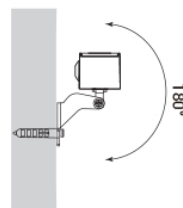

60°

25°×45°

30°×60°

Model Encoding

Mounting Optionals

Fixed Bracket

Adjustable Bracket

Shading Accessories

Available Custom Length

Min. L=333mm(6×LED) 6 Links (12W)

Length =666mm(12×LED) 12 Links (24W)

L=1000mm(18×LED) 18 Links (36W)

L=1333.3mm(24×LED) 24 Links (48W)

Maximum Linking 4×L=4000mm(L=1000mm)