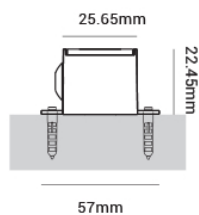

Input Voltage	24V DC
Power Consumption	24W/m

Physical

LED Count	18 LEDs/m
Min. Unit	6 pcs LEDs/ unit
Min. Unit Length	334 mm
Housing Material	Aluminum +Tempered Glass Cover

Output

LED Light	SMD LED 3535 >80
Max. Single Feed Length	4 M
Optional Lens	24°, 30°, 40°, 60°, 25°x45°, 30°x60°
Lumen Maintenance	70,000 Hours L70 @ 25°C 50,000 Hours L70 @ 50°C

Physical

LED Count	18 LEDs/m
Min. Unit	6 pcs LEDs/ unit
Min. Unit Length	333 mm
Housing Material	Aluminum +Tempered Glass Cover

Output

LED Light	SMD LED 3030
Color	RGBW(3000K/4000K/6000K)
Working Mode	PWM
Max. Single Feed Length	2 M
Optional Lens	20°, 30°, 40°, 10°x15°, 15°x25° 15°x45°, 15°x60°
Lumen Maintenance	70,000 Hours L70 @ 25°C 50,000 Hours L70 @ 50°C

60°

25°×45°

30°×60°

Model Encoding

Mounting Optionals

Fixed Bracket

Adjustable Bracket

Shading Accessories

Available Custom Length

Min. L=333mm(6×LED) 6 Links (12W)

Length =666mm(12×LED) 12 Links (24W)

L=1000mm(18×LED) 18 Links (36W)

L=1333.3mm(24×LED) 24 Links (48W)

Maximum Linking 4×L=4000mm(L=1000mm)