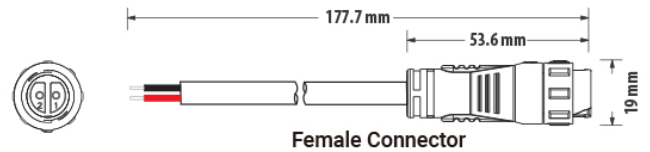

60°

25°×45°

30°×60°

Model Encoding

Mounting Optionals

Fixed Bracket

Adjustable Bracket

Shading Accessories

Available Custom Length

Min. L=333mm(6×LED) 6 Links (12W)

Length =666mm(12×LED) 12 Links (24W)

L=1000mm(18×LED) 18 Links (36W)

L=1333.3mm(24×LED) 24 Links (48W)

Maximum Linking 4×L=4000mm(L=1000mm)