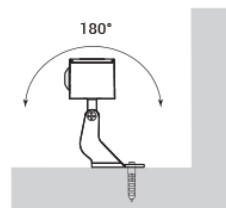

60°

25°×45°

30°×60°

Model Encoding

Mounting Optionals

Fixed Bracket

Adjustable Bracket

Shading Accessories

Available Custom Length

Min. L=333mm(6×LED) 6 Links (12W)

Length =666mm(12×LED) 12 Links (24W)

L=1000mm(18×LED) 18 Links (36W)

L=1333.3mm(24×LED) 24 Links (48W)

Maximum Linking 4×L=4000mm(L=1000mm)