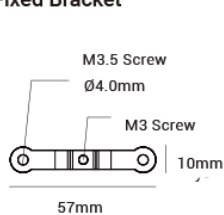

60°

25°×45°

30°×60°

Model Encoding

Mounting Optionals

Fixed Bracket

Adjustable Bracket

Shading Accessories

Available Custom Length

Min. L=333mm(6×LED) 6 Links (12W)

Length =666mm(12×LED) 12 Links (24W)

L=1000mm(18×LED) 18 Links (36W)

L=1333.3mm(24×LED) 24 Links (48W)

Maximum Linking 4×L=4000mm(L=1000mm)