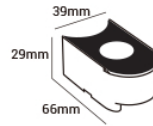

Input Voltage	24V DC
Power Consumption	24W/m

Physical

LED Count	18 LEDs/m
Min. Unit	6 pcs LEDs/ unit
Min. Unit Length	334 mm
Housing Material	Aluminum +Tempered Glass Cover

Output

LED Light	SMD LED 3535 >80
Max. Single Feed Length	4 M
Optional Lens	24°, 30°, 40°, 60°, 25°x45°, 30°x60°
Lumen Maintenance	70,000 Hours L70 @ 25°C 50,000 Hours L70 @ 50°C

NEO36-WALLWASHER-RGBW

Dimension

L66*W39*H29mm

Bending

Product Features

- I. Flexible structure with continuous illumination without any shadows or dark areas.
- II. DC24V Input, extend or combine length freely.
- III. Multiple lens options.
- IV. IP67, suitable for wet locations and has a protection rating of IK06.

Available Custom Length

Min. L=333mm(6×LED) 6 Links (12W)

Length =666mm(12×LED) 12 Links (24W)

L=1000mm(18×LED) 18 Links (36W)

L=1333.3mm(24×LED) 24 Links (48W)

Maximum Linking 4×L=4000mm(L=1000mm)