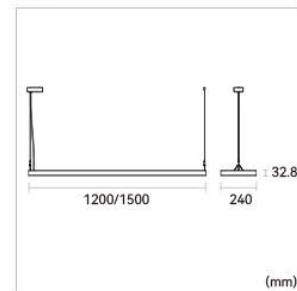

## PRODUCT PARAMETERS

Luminaire Wattage	50W	60W
Luminous Flux	6350lm	7500lm
CCT	3000K / 4000K / 6000K	
CRI	>80	
UGR	<19	
Protection Rating	IP20	
Longevity	50,000Hrs L80 B10	
Function	On/off / 1-10V dimming / DALI dimming	
Colours	Silver / White / Black	
Warranty	5 years	

## SIZE