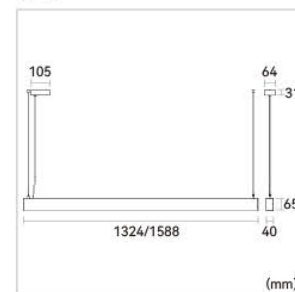

PRODUCT PARAMETERS

Luminaire Wattage	60W	70W
Luminous Flux	8910lm	10400lm
CCT	3000K / 4000K / 6000K	
CRI	>80	
Beam Angle	↑ 115° / 60° ↓	
UGR	<15	
Protection Rating	IP20	
Longevity	50,000Hrs L80 B10	
Function	On/off / 1-10V dimming / DALI dimming	
Colours	Silver / White / Black	
Warranty	5 years	

SIZE

LIGHT DISTRIBUTION