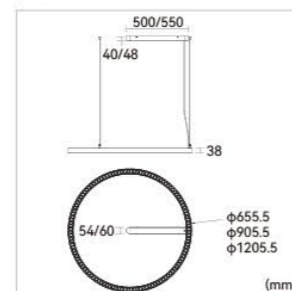

PRODUCT PARAMETERS

Luminaire Wattage	60W	80W	120W
Luminous Flux	9000lm	12000lm	18000lm
CCT	3000K / 4000K / 6000K		
CRI	>80		
Beam Angle	↑ 115° / 60° ↓		
UGR	<6		
Protection Rating	IP20		
Longevity	50,000Hrs L80 B10		
Function	On/off / 1-10V dimming / DALI dimming		
Colours	Silver / White / Black		
Warranty	5 years		

SIZE

LIGHT DISTRIBUTION