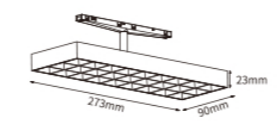

TR11.M13-1
(long-stem for high profile tracks)