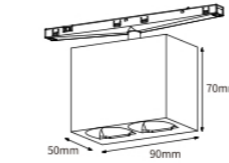

TR11.M23

source W	system W	lm/W	optic	CRI
12.5W	15W	60lm/W	wallwash	> 90
CCT				
2700K/3000K/4000K/1800-4000K/2700K-6500K				
Finishing(base)				
White/Black				
Finishing(body)				
P01-P05				

TR11.M23