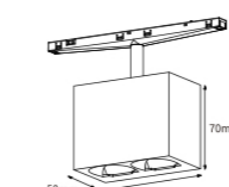

TR11.M23-1
(long-stem for high profile tracks)