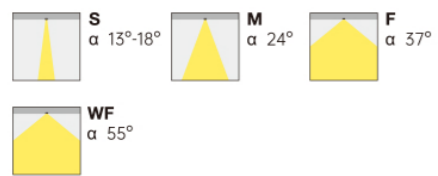

Model

Optics

Shining Points

The slimmest figure up to 10W
16 interchangeable dresses that can be swapped easily without tools

Optics

Shining Points

A slim figure up to 15W
16 interchangeable dresses that can be swapped easily without tools
6 interchangeable magnetic anti-glare bezels

Optics

Shining Points

A slim figure up to 20W
16 interchangeable dresses that can be swapped easily without tools
Interchangeable lampholder for relamping easily without tools
high efficiency LED & aluminum reflector to make the system more than 100lm/W

Die-cast heat sink

Replaceable Lampholder system

Aluminum Reflector system
available in 18°, 24°, 37° and 55°

Effortless installation of the replaceable tube
available in more than 16 kinds of finishing