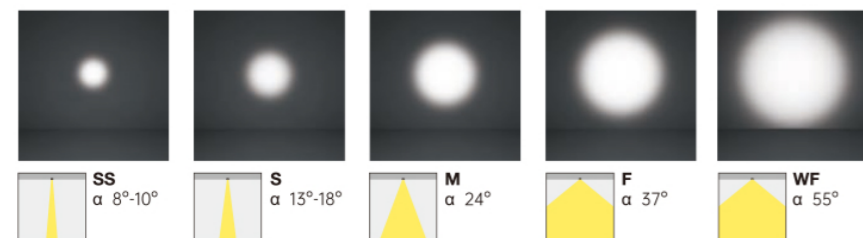

Model

CASAMBI

- •Discover the perfect balance of innovation and elegance with the Adjustable Mini Spot, designed for seamless integration into 48V low voltage track systems.
- •Precision Lighting Control: Equipped with a die-cast aluminum heat sink and passive dissipation system, ensuring optimal performance and longevity.
- •Advanced Dimming Options: The plastic adapter features built-in DC/DC converters, offering DALI, Casambi, phase-cut, and 0-10V dimmable solutions. With an integrated Casambi module, enjoy independent control over dimming and switching for each spotlight.
- •Flexible Adjustability: Featuring 355° rotation and 90° vertical tilt for precise directional lighting.

- •High-Quality Optics: Choose from a range of aluminum reflectors with standard beam angles of 24°, 37°, and 60°, or customize with narrower 10° and 15° options for focused illumination.
- •Superior Light Efficiency: Filmed tempered glass covers in clear or frosted variants provide anti-glare control while enhancing light output.
- •Effortless Installation: The fast-acting mechanical and electrical connection system ensures tool-free installation onto the track.
- •Premium Finish Options: Available in classic sand black/white, high-gloss black/blue/rose with PVD coatings, or luxurious brushed champagne, bronze, and gold anodized finishes to complement any design aesthetic.
- •Magnetic Reflector Bezels: Offering tool-free installation and maintenance, the magnetic bezels are available in multiple colors, allowing seamless integration into any décor scheme.

Optics

Bezel Options(for TR11.M3-M only)

Accessories(for TR11.M3-S & TR11.M3-M only)