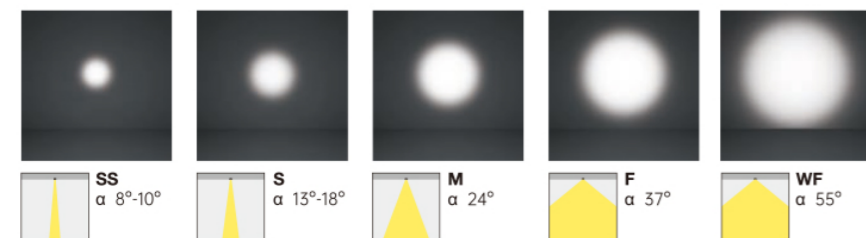

Tube 40 Fixed

CASAMBI

- •Discover the perfect balance of innovation and elegance with the fixed Spot, designed for integration into 48V low voltage low profile track systems.
- •Precision Lighting Control: Equipped with extruded aluminum heat sink and passive dissipation system, ensuring optimal performance and longevity.
- •Advanced Dimming Options: The plastic adapter features built-in DC/DC converters, offering DALI, Casambi, phase-cut, and 0-10V dimmable solutions. With an integrated Casambi module, enjoy independent control over dimming and switching for each spotlight.

- •High-Quality Optics: Choose from a range of aluminum reflectors with standard beam angles of 24°, 37°, and 60°, or customize with narrower 10° and 15° options for focused illumination.
- •Superior Light Efficiency: Filmed tempered glass covers in clear or frosted variants provide anti-glare control while enhancing light output.
- •Effortless Installation: The fast-acting mechanical and electrical connection system ensures tool-free installation onto the track.
- •Premium Finish Options: Available in classic sand black/white, high-gloss black/blue/rose with PVD coatings, or luxurious brushed champagne, bronze, and gold anodized finishes to complement any design aesthetic.
- •Magnetic Reflector Bezels: Offering tool-free installation and maintenance, the magnetic bezels are available in multiple colors, allowing seamless integration into any décor scheme.

Optics

Bezel Options

Accessories