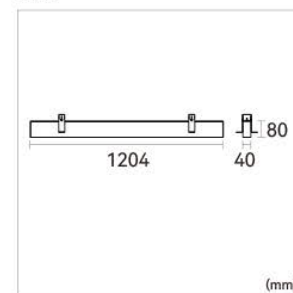

## PRODUCT PARAMETERS

Luminaire Wattage	30W
Luminous Flux	2800lm
CCT	3000K / 4000K / 6000K
CRI	>80
UGR	<19
Protection Rating	IP20
Longevity	50,000Hrs L80 B10
Function	On/off / 1-10V dimming / DALI dimming
Colours	Silver / White / Black
Warranty	5 years

## PRODUCT MODEL

Part No.	LM	Power	Function
WA-R-30	2800lm	30W	On/off
WA-R-1-10V	2800lm	30W	1-10V dimming
WA-R-DALI	2800lm	30W	DALI dimming

## SIZE