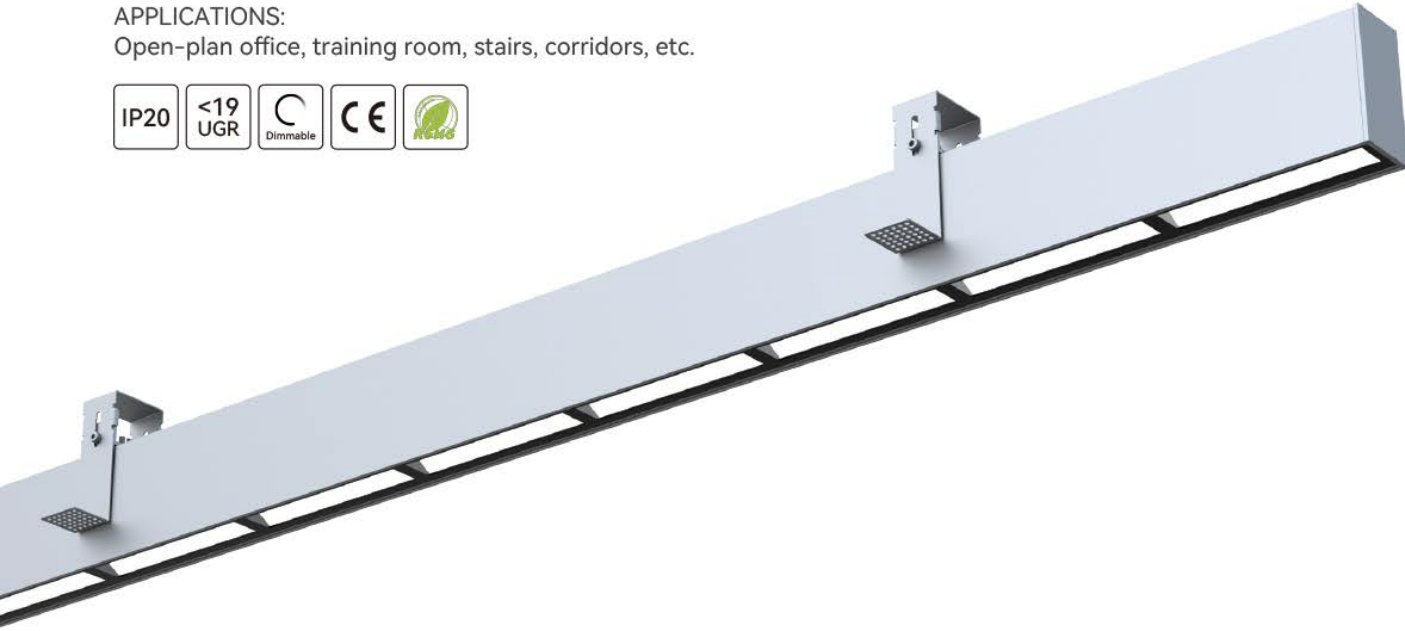

# WA-R

APPLICATIONS:  
Open-plan office, training room, stairs, corridors, etc.

- Push-in-push-out solution offers, offering an impressive simple and nice installation experience
- Linkable and easy for maintenance
- Wash 3 meter's wall with impressive uniformity light
- Offering great compensation light for office space
- Polarized light design, extremely low glare

## PRODUCT PARAMETERS

Luminaire Wattage	30W
Luminous Flux	2800lm
CCT	3000K / 4000K / 6000K
CRI	>80
UGR	<19
Protection Rating	IP20
Longevity	50,000Hrs L80 B10
Function	On/off / 1-10V dimming / DALI dimming
Colours	Silver / White / Black
Warranty	5 years

## SIZE