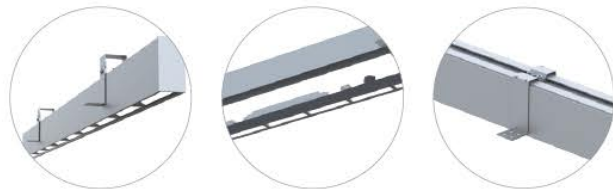

# WA-R

APPLICATIONS:  
Open-plan office, training room, stairs, corridors, etc.

- Push-in-push-out solution offers, offering an impressive simple and nice installation experience
- Linkable and easy for maintenance
- Wash 3 meter's wall with impressive uniformity light
- Offering great compensation light for office space
- Polarized light design, extremely low glare

## PRODUCT PARAMETERS

Luminaire Wattage	30W
Luminous Flux	2800lm
CCT	3000K / 4000K / 6000K
CRI	>80
UGR	<19
Protection Rating	IP20
Longevity	50,000Hrs L80 B10
Function	On/off / 1-10V dimming / DALI dimming
Colours	Silver / White / Black
Warranty	5 years